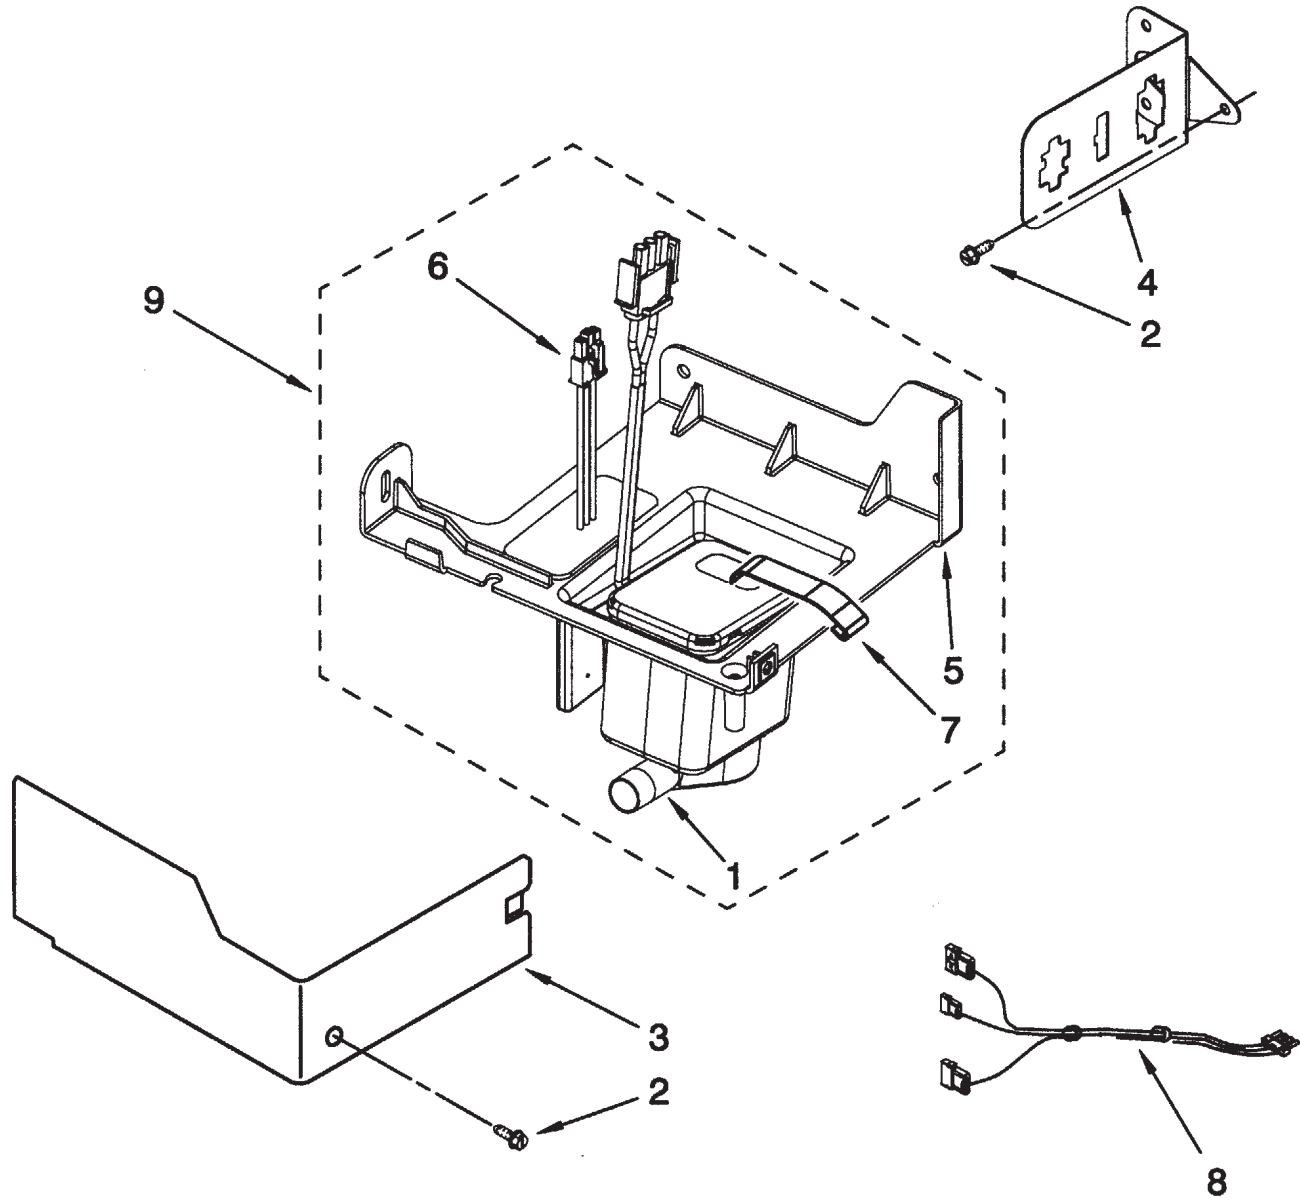

## Evaporator and Cutting Grid Area Illustration

## Evaporator and Cutting Grid Area Part Numbers

Item	Part	
Number	Number	Description
1	W10217917	Valve, Complete Water
2	02217286	Tube, Plastic
3	0488163	Screw
4	02185523	Dispenser, Water
5	02217269	Evaporator - includes suction line & cap tube
6	02313705	Pump, Reservoir drain
7	02313851	Tube, Reservoir Pump
8	04387492	Tube, Water Fill
9	no number	Nut, Speed
10	0836667	Spacer
11	02208539	Fastener, Pushnut
12	0489443	Screw
13	02185625	Reservoir, Water Slide
14	02185626	Tube
15	02313890	Hose, Overflow
16	02313604	Guide-Ice, Grid
17	08201790	Bracket, Front and Rear
18	08201791	Bracket, Side Left and Right
19	02185681	Harness, Grid
20	02324305	Tube
21	02310169	Wire Assembly (Valve)
26	03400886	Screw
28	02313637	Grid Assembly (Complete)
29	04387020	Wire, Grid Cutter (order 2)
30	02185570	Cover, Grid
31	0681534	Thumbscrew
32	02324334	Reservoir, Water
33	03400884	Screw
34	02185696	Cap, Drain
35	03400909	Nut, Push-In

## Pump Area

Item Number	Part Number	Description	Item Number	Part Number	Description
1	02313628	Pump-Recirculating	5	02313627	Bracket-Pump
2	03400884	Screw 8-18 X 5/8	6	02313643	Sensor-Water
3	02185677	Cover, Pump	7	02324307	Clip-Retainer (3)
4	02313844	Bracket, Connector Assembly	8	02310092	Wiring Harness Main To Pump
			9	02313702	Pump Assembly