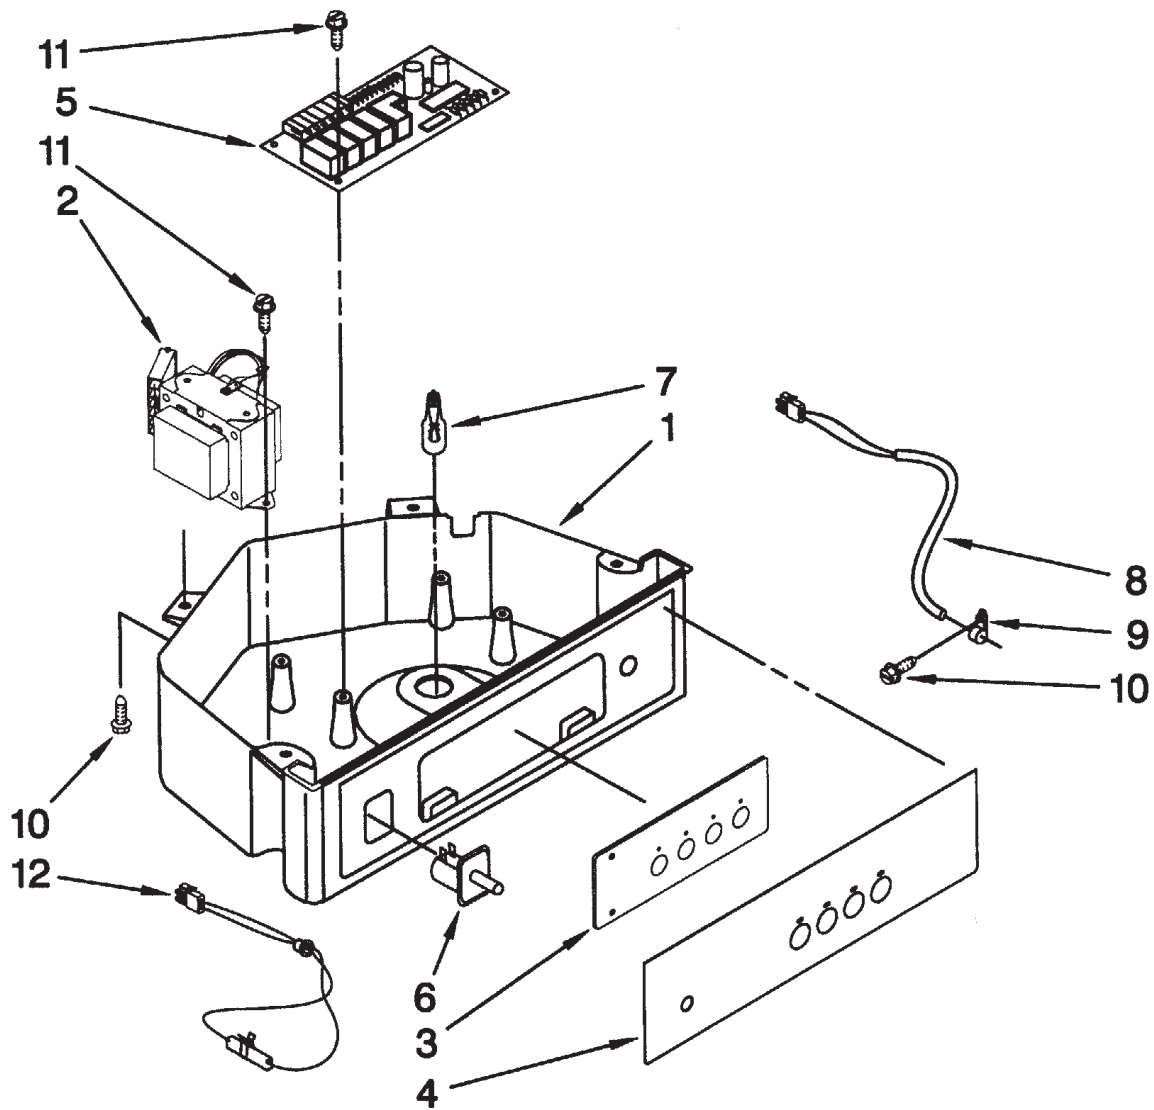

CS0415 Service Parts

Controller Area

Item Number	Part Number	Description	Item Number	Part Number	Description
1	02185738	Box, Control	9	02185825	Clamp
2	02310139	Transformer	10	03400884	Screw
3	02304124	Assembly, Switch (ALSO ORDER #4)	11	03400850	Screw
4	02313696	Overlay	12	02313635	Thermistor, Ice Control
5	W10122069	Control Board			
6	02149705	Switch, Plunger			
7	0745362	Bulb			
8	02313633	Thermistor, Bin