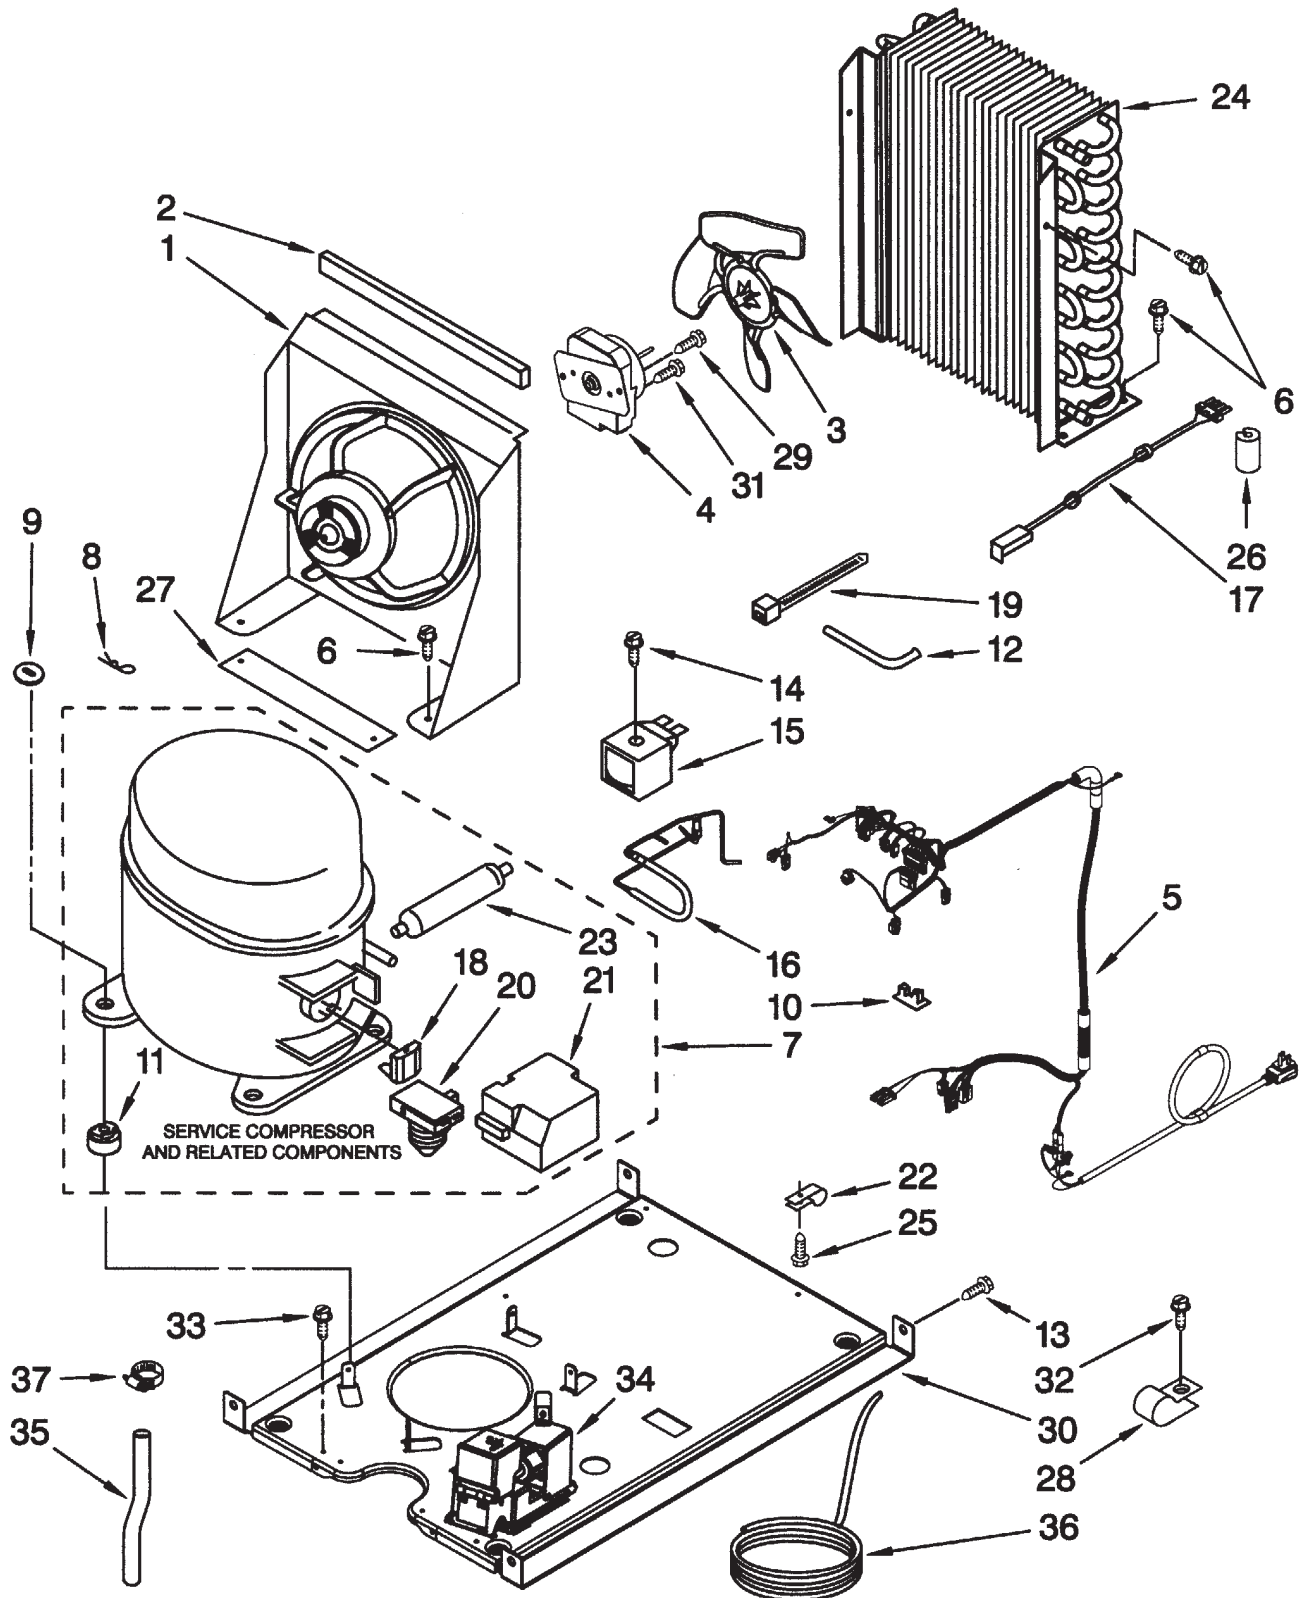

CS0415 Service Parts

Condensing Unit Illustration

CS0415 Service Parts

Condensing Unit Part Numbers

Item Number	Part Number	Description			
			25	03400884	Screw
			26	02319835	Grommet-Cond.(1)
1	02185532	Bracket, Fan Mtg.	27	02217397	Pad, Foam (2)
2	02185675	Pad, Foam	28	02185960	Clamp-Power Cord
3	02188935	Blade, Fan	29	08281197	Screw
4	02315558	Motor & Mounting Plate Assembly	30	02217388	Base, Unit
5	02310125	Wiring Harness, for A series complete w/ power cord)	31	08281196	Screw
	W10139121	Wiring Harness, for B series complete w/power cord	32	0304392	Screw
	W10193296	Harness, C series	33	W10068250	Ground Screw
6	0304392	Screw	34	02208534	Pump Assy. Drain
7	04387964	Compressor kit for A Series (Includes items 11,18, 20, 21 & 23)	35	02208459	Tube-Drain Pump
	W10164538	Compressor kit for B or C series (Includes items 11, 18a & 23)	36	02208432	Tube-Outlet
8	0A201435	Clip, Mounting	37	0489503	Clamp-Hose
9	0A201441	Shim (4)			
10	01115375	Clip-Wiring			
11	04387558	Grommet (4)			
12	02208415	Tube, Process			
13	0489423	Screw			
14	0489472	Screw			
15	0759112	Coil, Solenoid, A-B series			
	W10206473	Coil, solenoid, C series			
16	02313806	Hot Gas Valve			
17	02187629	Wiring Harness, Cond Fan			
18	04387938	Overload for A series (Includes Start-Relay)			
18a	W10136197	Start relay, overload & cover combo device for B, C series			
19	03347868	Strap			
20	04387938	Relay, Start for A series (includes overload)			
21	04387731	Cover, Terminal - A series only			
22	02185788	Clamp			
23	04387019	Drier			
24	02313624	Condenser