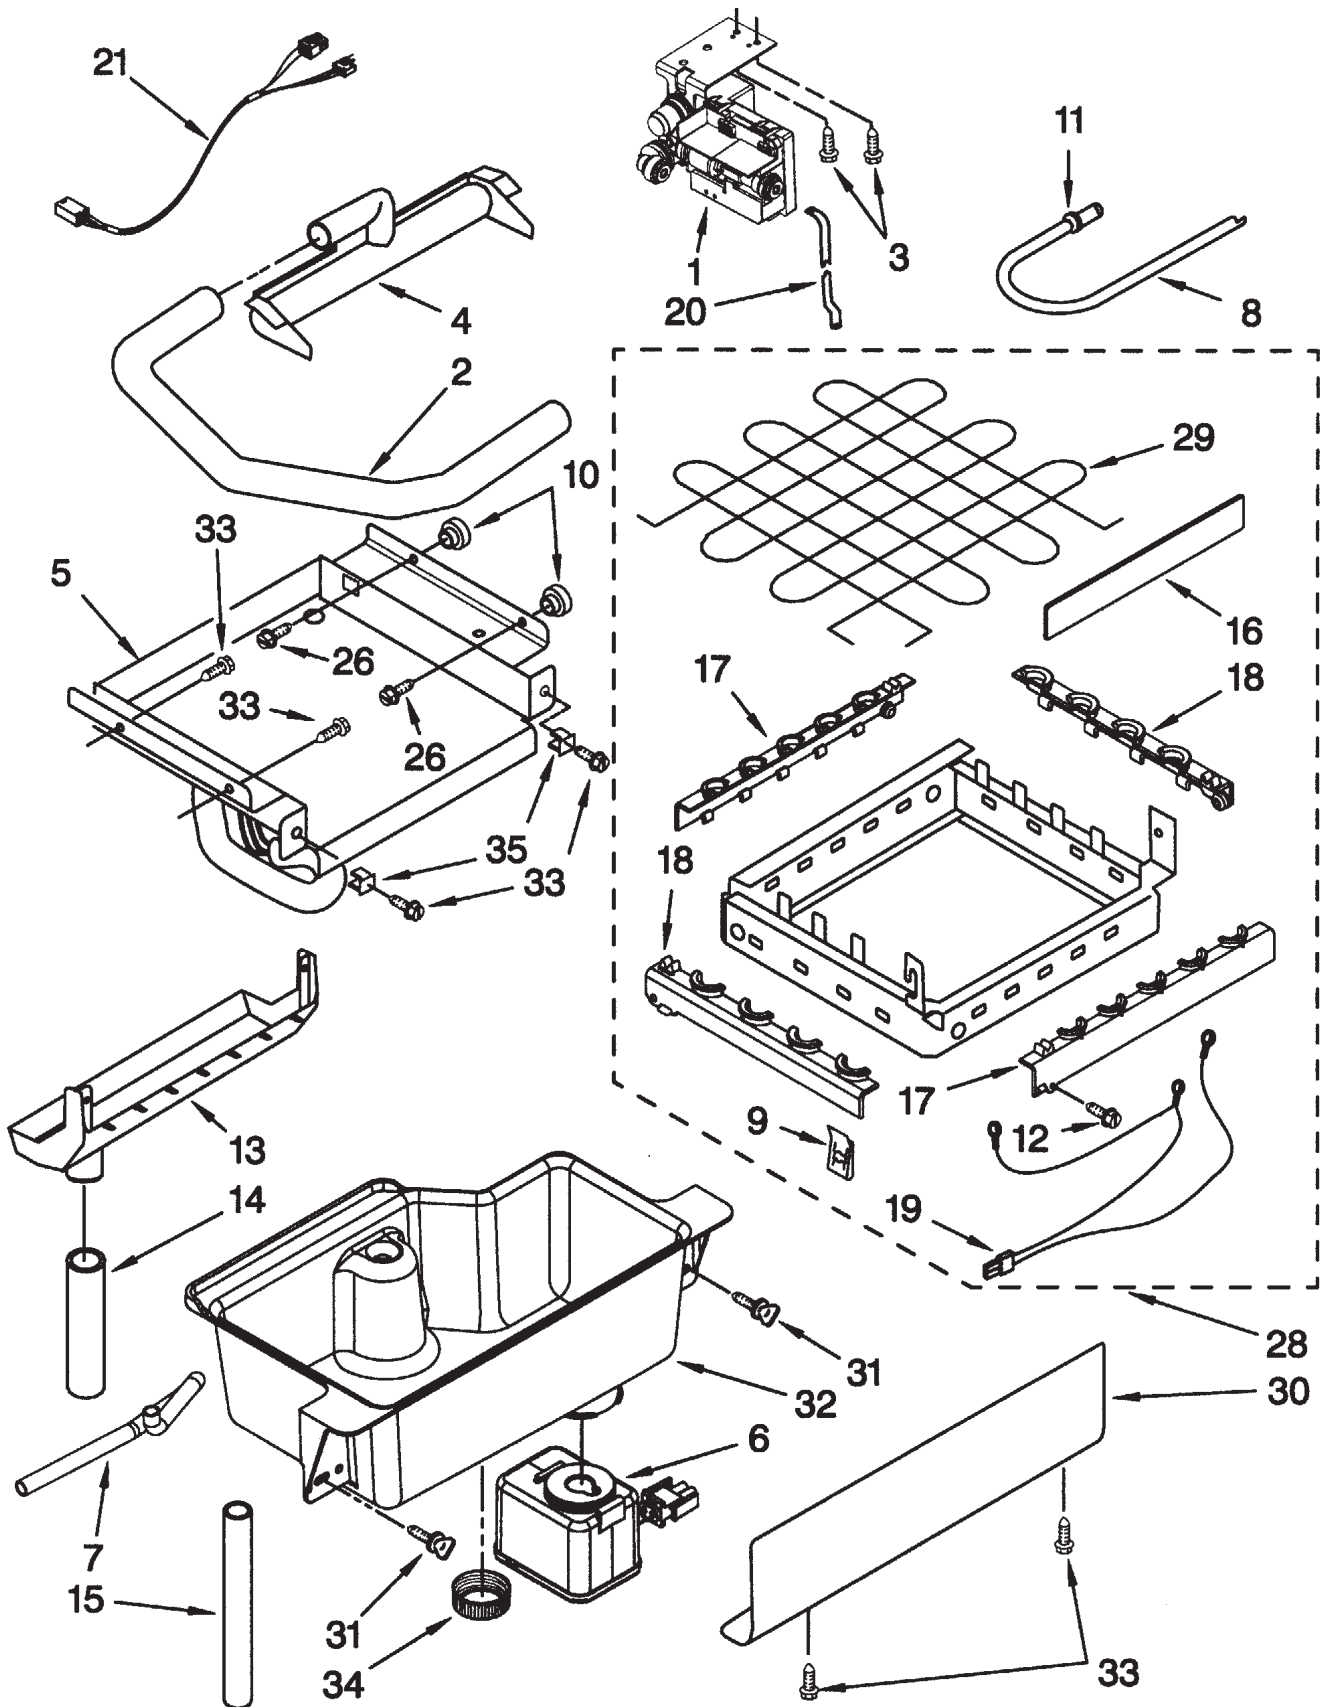

CS0415 Service Parts

Evaporator and Cutting Grid Area Illustration

CS0415 Service Parts

Evaporator and Cutting Grid Area Part Numbers

Item	Part	
Number	Number	Description
1	W10217917	Valve, Complete Water
2	02217286	Tube, Plastic
3	0488163	Screw
4	02185523	Dispenser, Water
5	02217269	Evaporator - includes suction line & cap tube
6	02313705	Pump, Reservoir drain
7	02313851	Tube, Reservoir Pump
8	04387492	Tube, Water Fill
9	no number	Nut, Speed
10	0836667	Spacer
11	02208539	Fastener, Pushnut
12	0489443	Screw
13	02185625	Reservoir, Water Slide
14	02185626	Tube
15	02313890	Hose, Overflow
16	02313604	Guide-Ice, Grid
17	08201790	Bracket, Front and Rear
18	08201791	Bracket, Side Left and Right
19	02185681	Harness, Grid
20	02324305	Tube
21	02310169	Wire Assembly (Valve)
26	03400886	Screw
28	02313637	Grid Assembly (Complete)
29	04387020	Wire, Grid Cutter (order 2)
30	02185570	Cover, Grid
31	0681534	Thumbscrew
32	02324334	Reservoir, Water
33	03400884	Screw
34	02185696	Cap, Drain
35	03400909	Nut, Push-In