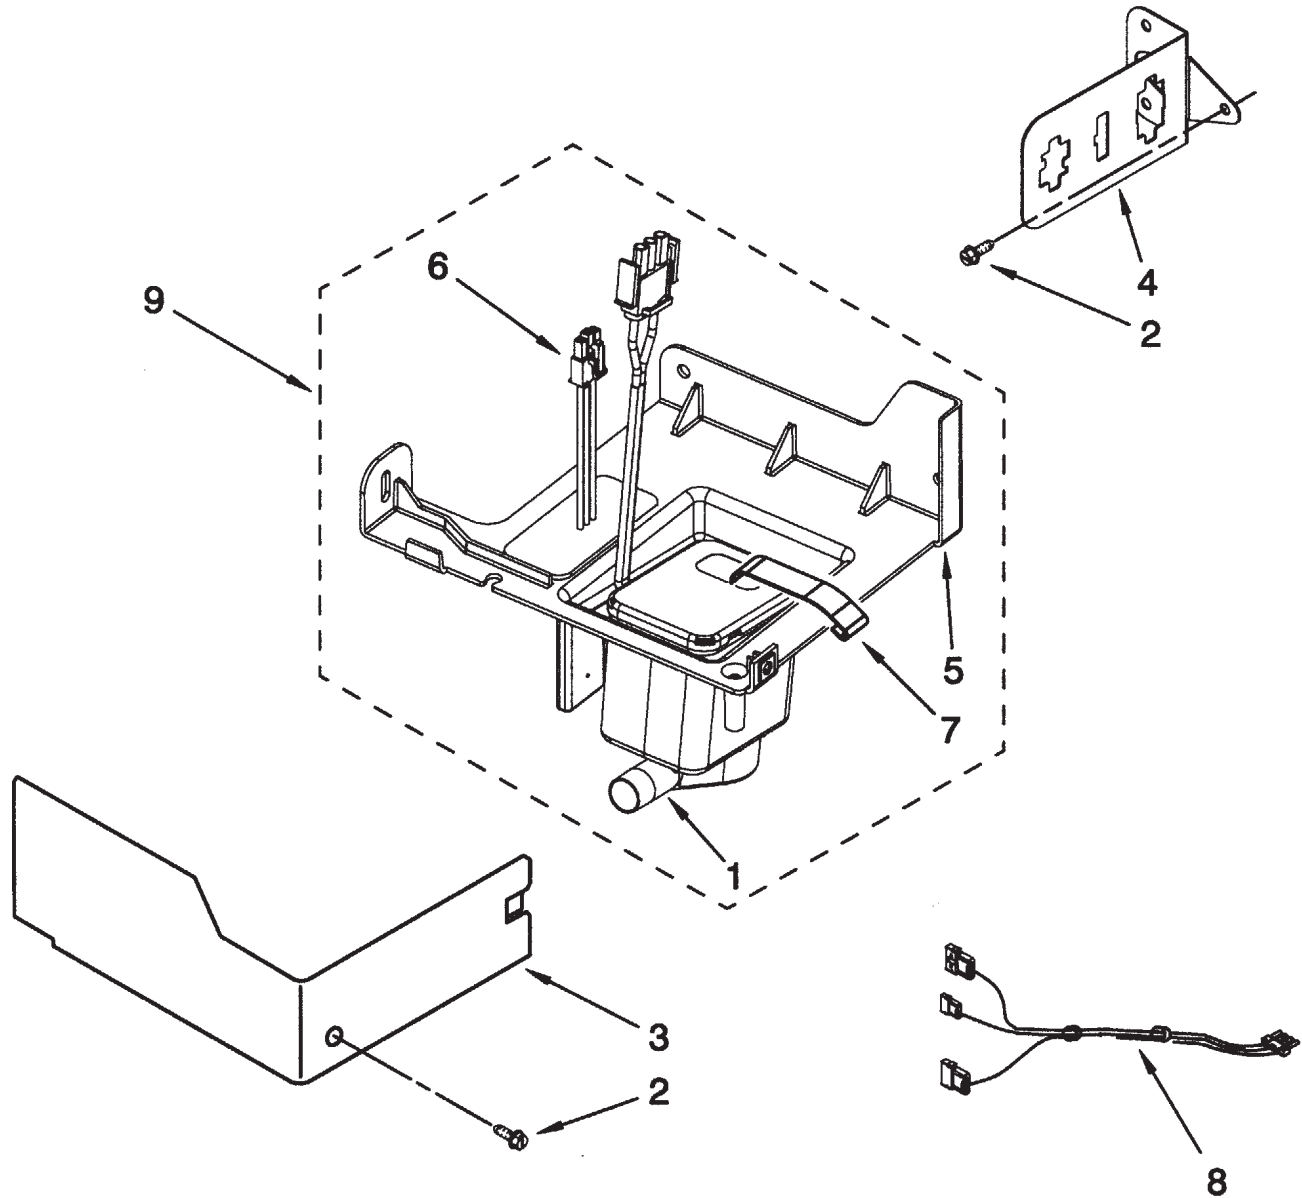

## Evaporator and Cutting Grid Area Illustration

## Evaporator and Cutting Grid Area Part Numbers

<b>Item</b>	<b>Part</b>	
<b>Number</b>	<b>Number</b>	<b>Description</b>
1	W10217917	Valve, Complete Water
2	02217286	Tube, Plastic
3	0488163	Screw
4	02185523	Dispenser, Water
5	02217269	Evaporator - includes suction line & cap tube
6	02313705	Pump, Reservoir drain
7	02313851	Tube, Reservoir Pump
8	04387492	Tube, Water Fill
9	no number	Nut, Speed
10	0836667	Spacer
11	02208539	Fastener, Pushnut
12	0489443	Screw
13	02185625	Reservoir, Water Slide
14	02185626	Tube
15	02313890	Hose, Overflow
16	02313604	Guide-Ice, Grid
17	08201790	Bracket, Front and Rear
18	08201791	Bracket, Side Left and Right
19	02185681	Harness, Grid
20	02324305	Tube
21	02310169	Wire Assembly (Valve)
26	03400886	Screw
28	02313637	Grid Assembly (Complete)
29	04387020	Wire, Grid Cutter (order 2)
30	02185570	Cover, Grid
31	0681534	Thumbscrew
32	02324334	Reservoir, Water
33	03400884	Screw
34	02185696	Cap, Drain
35	03400909	Nut, Push-In

## Pump Area

Item Number	Part Number	Description	Item Number	Part Number	Description
1	02313628	Pump-Recirculating	5	02313627	Bracket-Pump
2	03400884	Screw 8-18 X 5/8	6	02313643	Sensor-Water
3	02185677	Cover, Pump	7	02324307	Clip-Retainer (3)
4	02313844	Bracket, Connector Assembly	8	02310092	Wiring Harness Main To Pump
			9	02313702	Pump Assembly