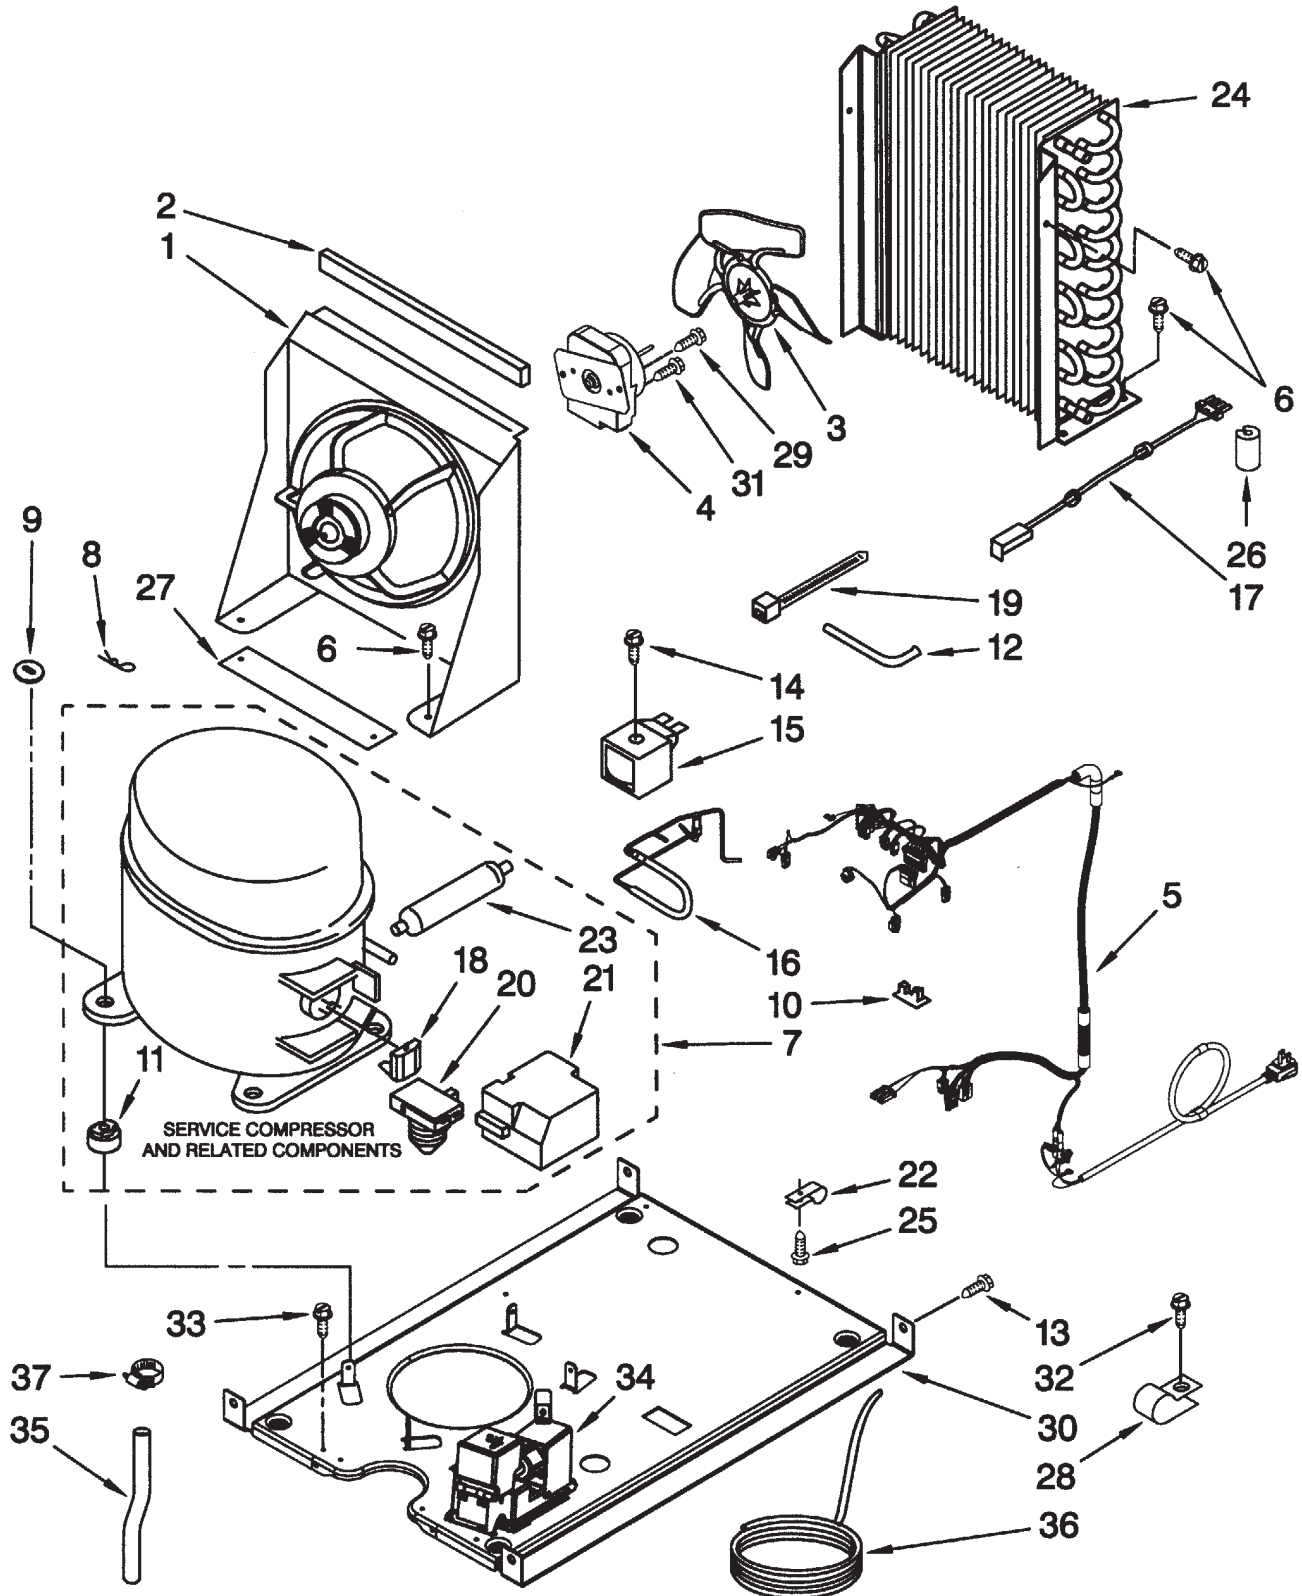

CS0415 Service Parts

Condensing Unit Illustration

CS0415 Service Parts

Condensing Unit Part Numbers

Item Number	Part Number	Description			
			25	03400884	Screw
			26	02319835	Grommet-Cond.(1)
1	02185532	Bracket, Fan Mtg.	27	02217397	Pad, Foam (2)
2	02185675	Pad, Foam	28	02185960	Clamp-Power Cord
3	02188935	Blade, Fan	29	08281197	Screw
4	02315558	Motor & Mounting Plate Assembly	30	02217388	Base, Unit
5	02310125	Wiring Harness, for A series complete w/ power cord)	31	08281196	Screw
	W10139121	Wiring Harness, for B series complete w/power cord	32	0304392	Screw
	W10193296	Harness, C series	33	W10068250	Ground Screw
6	0304392	Screw	34	02208534	Pump Assy. Drain
7	04387964	Compressor kit for A Series (Includes items 11,18, 20, 21 & 23)	35	02208459	Tube-Drain Pump
	W10164538	Compressor kit for B or C series (Includes items 11, 18a & 23)	36	02208432	Tube-Outlet
8	0A201435	Clip, Mounting	37	0489503	Clamp-Hose
9	0A201441	Shim (4)			
10	01115375	Clip-Wiring			
11	04387558	Grommet (4)			
12	02208415	Tube, Process			
13	0489423	Screw			
14	0489472	Screw			
15	0759112	Coil, Solenoid, A-B series			
	W10206473	Coil, solenoid, C series			
16	02313806	Hot Gas Valve			
17	02187629	Wiring Harness, Cond Fan			
18	04387938	Overload for A series (Includes Start-Relay)			
18a	W10136197	Start relay, overload & cover combo device for B, C series			
19	03347868	Strap			
20	04387938	Relay, Start for A series (includes overload)			
21	04387731	Cover, Terminal - A series only			
22	02185788	Clamp			
23	04387019	Drier			
24	02313624	Condenser