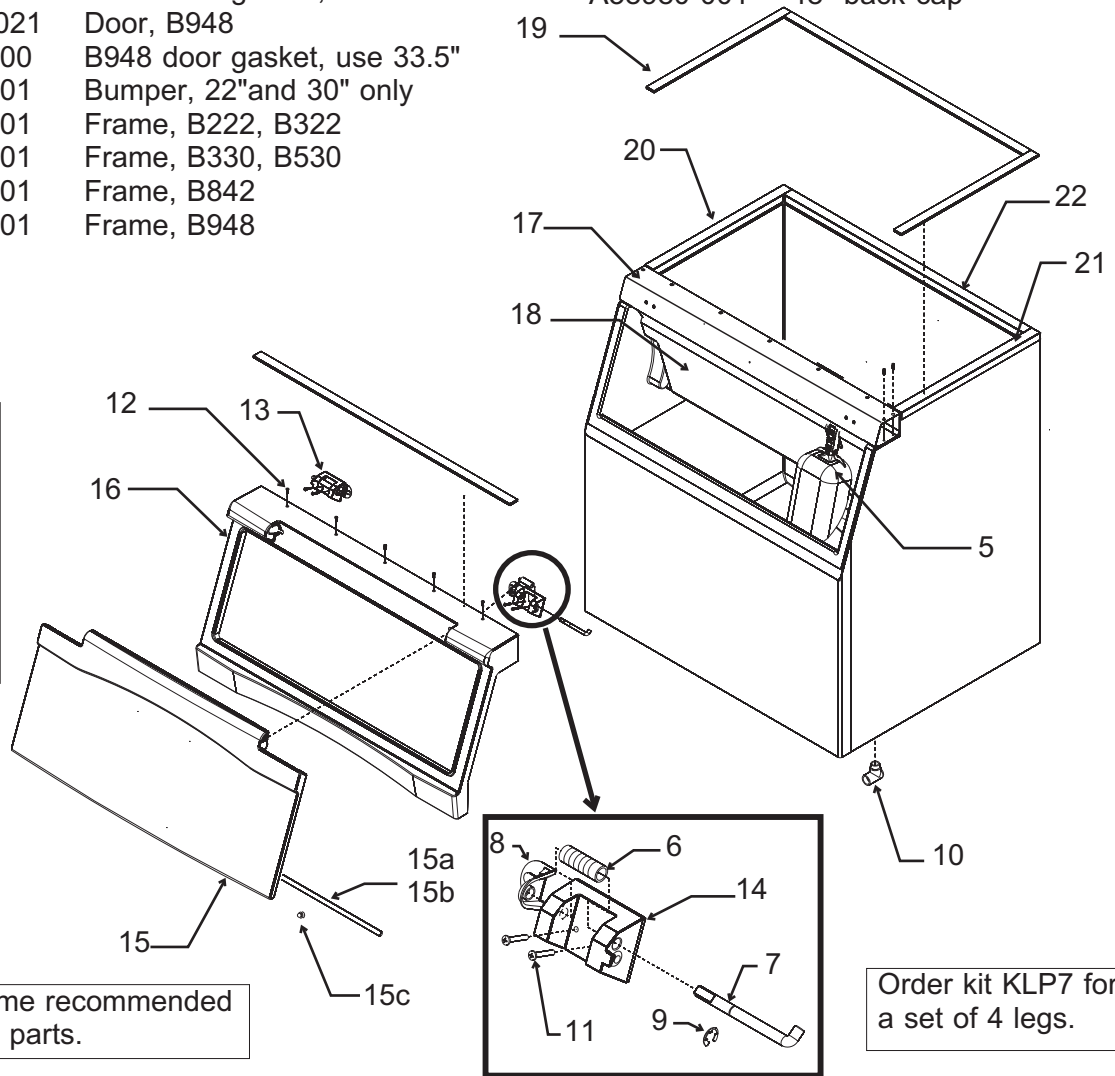

Hinge Detail

* Replacement of frame recommended when servicing hinge parts.

Order kit KLP7 for a set of 4 legs.