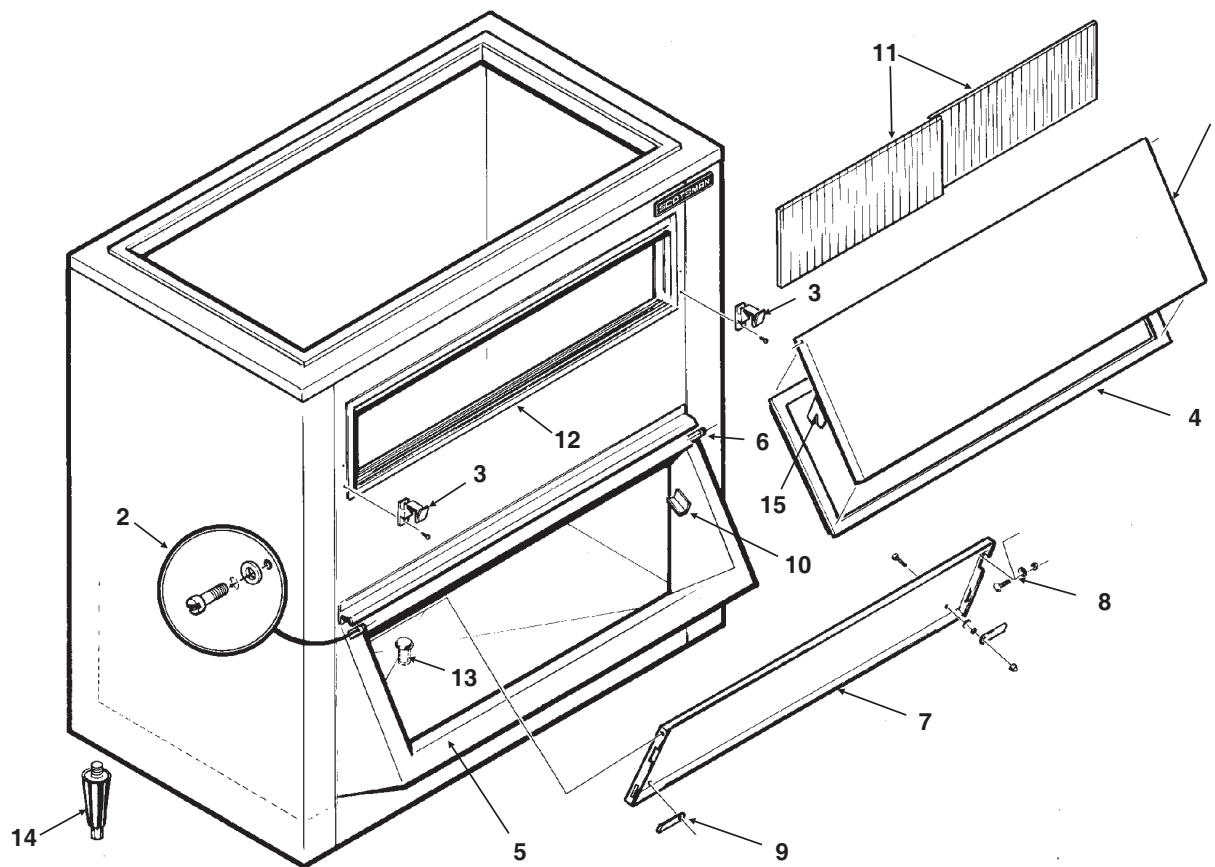

Bins, Condensers, and Accessories Service Parts

BH1351/BH1352/BH1360

Item Number	Part Number	Description
1	A34447-001	Lift door
2	A34448-001	Pivot pin kit
3	A34449-001	Lift door catch
4	A34450-001	Gasket
5	A34451-001	Frame assembly
6	A34452-001	Hinge
7	A34453-001	Ice check door
8	A34454-001	Pivot pin kit for ice check door
9	0501304	Lock bar for ice check door
10	A34456-001	Bumper bracket
11	02-3769-16	Inspection door
12	A34458-001	Track assembly
13	A34459-001	Drain fitting
14	A34460-001	Legs, set of 4
15	0501304	Catch