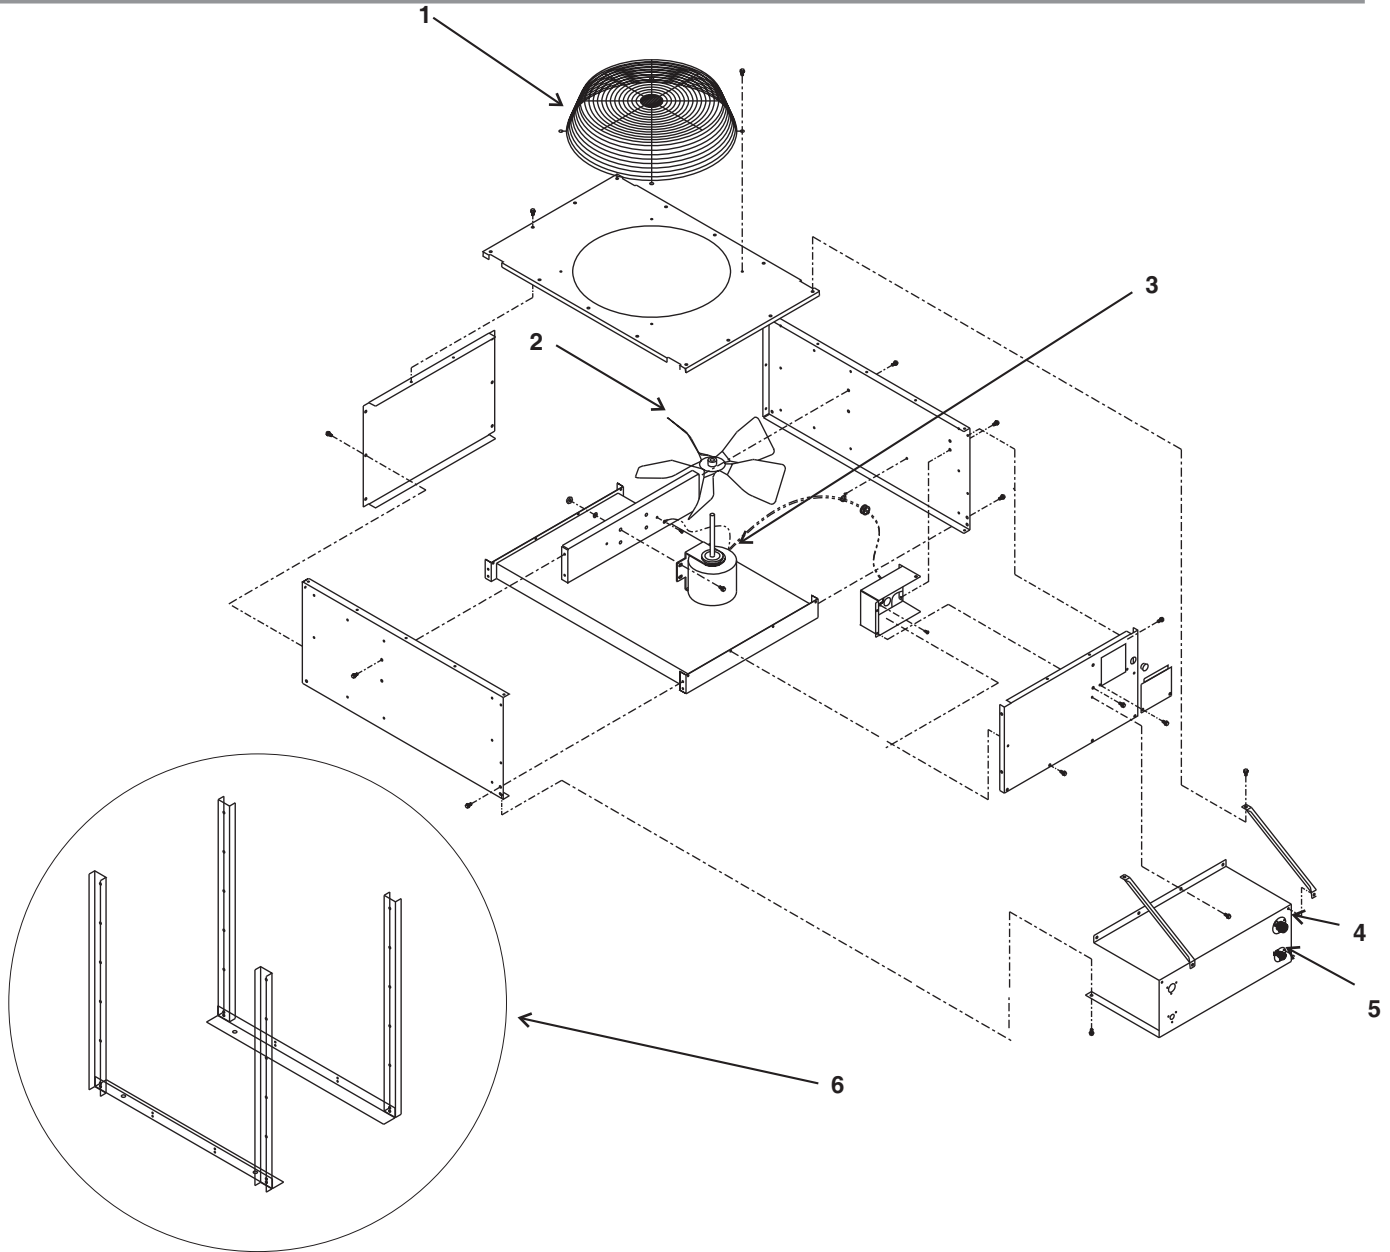

Bins, Condensers, and Accessories Service Parts

ERC Horizontal Coil Condenser

ITEM NUMBER	PART NUMBER	DESCRIPTION
1	02-3575-01	Fan guard
2	18-8800-01	Fan blade
3	18-8796-01	Fan motor ERC101
	18-8796-32	Fan motor ERC151, ERC201, ERC302, ERC401, ERC402
	18-8797-32	Fan motor ERC301
4	16-0850-01	Quick connect, discharge
5	16-0850-03	Quick connect, liquid
6	A36990-001	Leg kit for ERC101, 151, 201, 301, 302
	not available	Leg kit for ERC401, 402