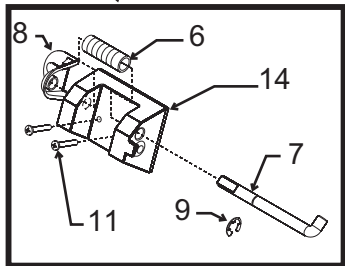

Hinge Detail

* Replacement of frame recommended when servicing hinge parts.

Order kit KLP7 for a set of 4 legs.