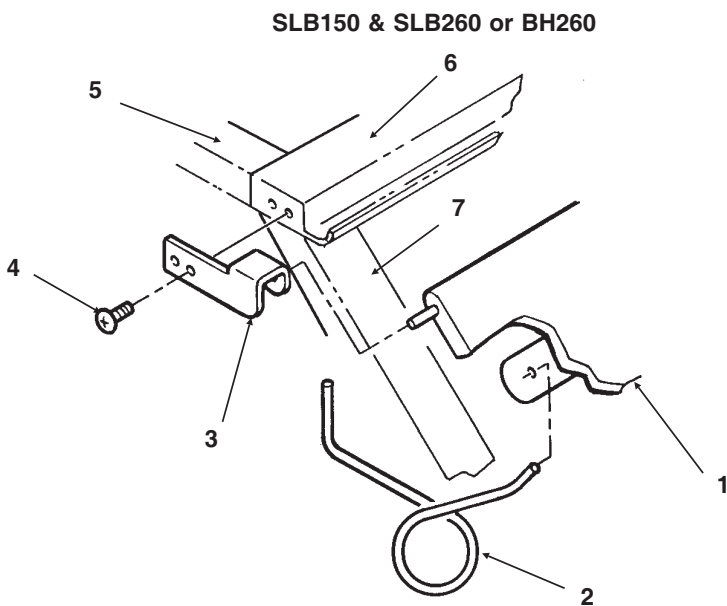

Item Number	Part Number	Description
1	C19475304	Door Assembly
2	C19629100	Door spring
3	C80299602	Left door hinge
	C80299601	Right door hinge
4	C19632604	Hinge pin
5	19-0503-04	Gasket tape, 90"
6	C80307602	Canopy
7	C80309002	Door frame assy
SLB150 Only		
	C34196203	Bin thermo bracket

Bin Drain Parts:	
BH375, SLB375, BH260 and SLB260	
Female fitting, pn C80205501	
Male fitting, pn C80205301	
Flanged hex nut, pn C80205401	
SLB150	
Drain fitting, pn C36619500	
Drain cup, pn C36619600	
Dran cap, pn C36619400	

Not Shown		
KSLDK Key Mech. Kit (Slimline)		
Item Number	Part Number	Description
1	C26203100	Micro switch
2	C42647900	Brass lock housing
3	C42792800	Switch bracket
4	C80417803	Key mech
5	C80575503	Coin mech cover
KSLDC, Coin Mech Kit (Slimline)		
1	C18223900	Term. board
2	12-2858-02	Control Relay
3	C80457301	Coin slide mech.
4	C80457401	Coin box
5	C80457501	Mounting plate
6	C80565701	Timer