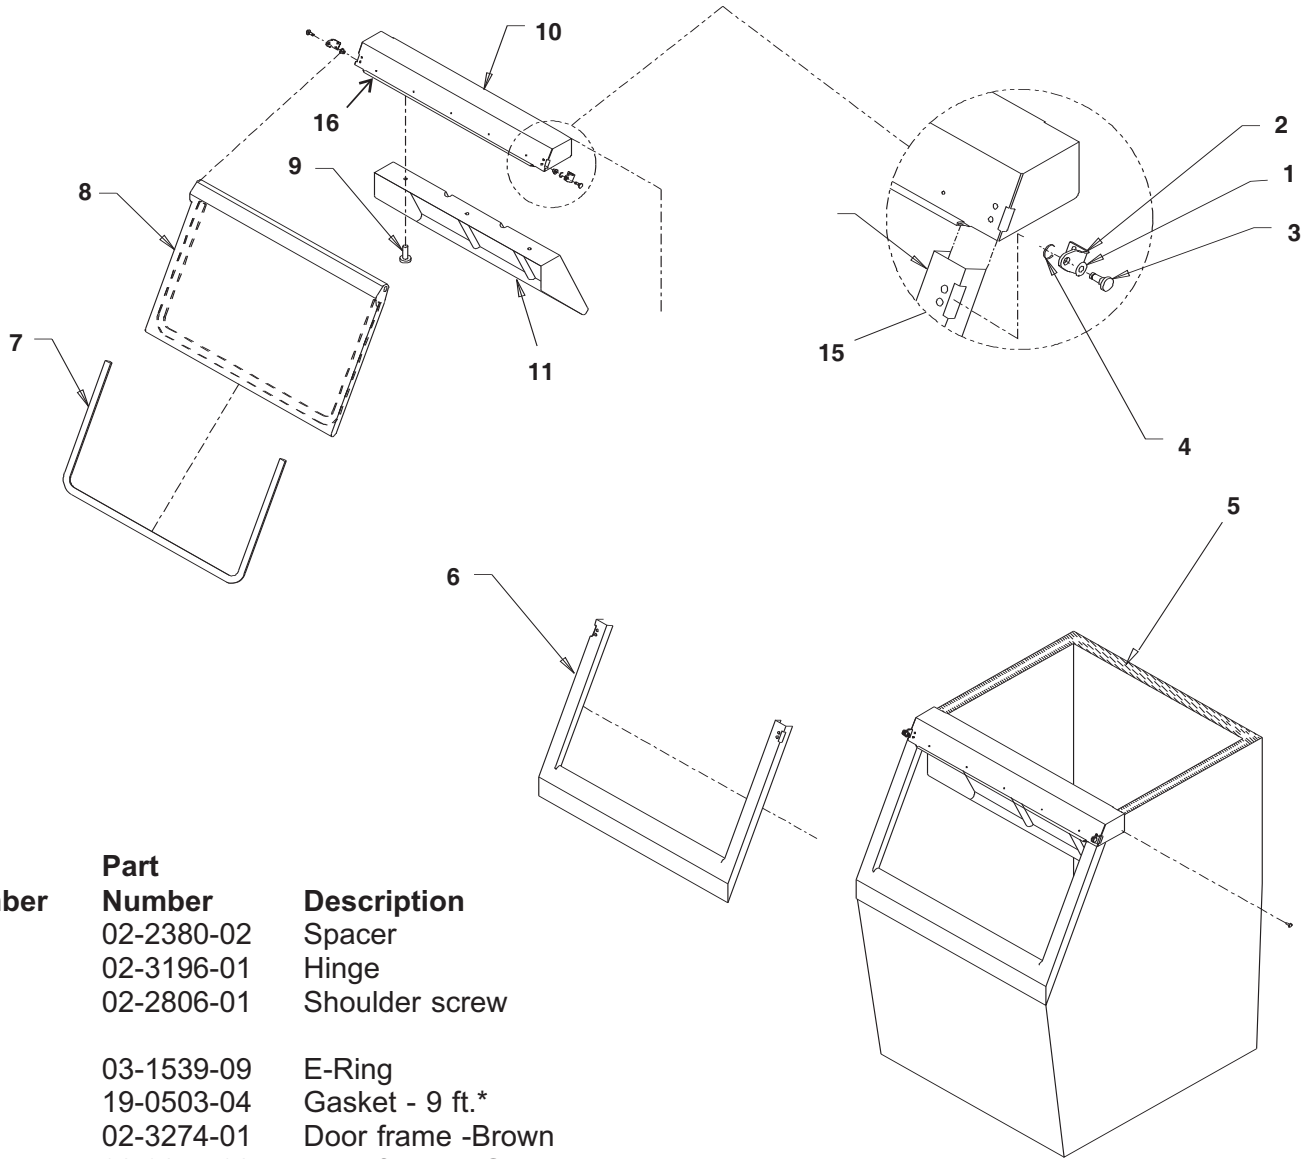

Bins, Condensers, and Accessories Service Parts

HTB555

Item Number	Part Number	Description
1	02-2380-02	Spacer
2	02-3196-01	Hinge
3	02-2806-01	Shoulder screw
4	03-1539-09	E-Ring
5	19-0503-04	Gasket - 9 ft.*
6	02-3274-01	Door frame -Brown
	02-3274-02	Door frame - Grey
7	13-0909-01	Door gasket - 58"
8	A36481-021	Door - Brown incl #7
	A36481-022	Door - Grey incl #7
9	03-0727-11	Thumb screw
10	A35637-001	Canopy
11	A37310-001	Baffle
12	02-2809-02	Drain top
13	02-4193-01	Flat washer
14	02-3108-01	Drain bottom
15	03-1418-07	Screw for hinge
16	02-3202-02	Trim guard
17	05-0586-01	Drain elbow
Not shown	02-0540-01	Scoop