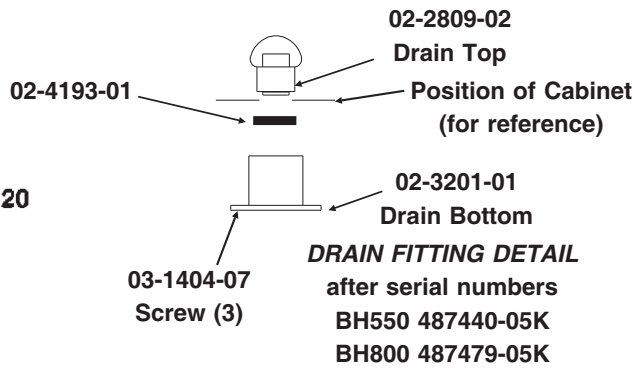

ITEM NUMBER	BH800 PART NUMBER	BH550 PART NUMBER	DESCRIPTION	ITEM NUMBER	BH800 PART NUMBER	BH550 PART NUMBER	DESCRIPTION
1	A32408-001	A33921-001	Canopy	12	03-1539-09	same	E-Clip
2	A32410-001	A32580-001	Baffle	13	03-0727-00	same	Thumb Screw
3	19-0503-04	same	Gasket	14	02-2809-01	same	Drain Top
4	A32418-020	A33922-020	Door Frame	15	13-0617-11	same	O-Ring
	A37640-021	A37639-021	Door Frame, C series	16	KLPE	same	Legs, painted
5	A32419-020	A33938-020	Door, incl 5a, 6, 22, 23	17	KLPS	same	Legs, S.S.
5a	02-2881-02	02-2331-03	Drip molding	18	03-1404-07	same	Screw
6	13-0595-00 (10')	same (6')	Door Gasket	19	03-1360-02	same	Screw
7	A32396-002	same	Hinge Rt.	20	15-0711-01	same	Emblem
8	A32396-001	same	Hinge Left	21	03-1418-41	same	Screw
9	02-2380-01	same	Hinge Bushing	22	A32546-001	same	Door Hinge Lft
10	02-2380-02	same	Hinge Spacer	23	A32546-002	same	Door Hinge Rt.
11	02-2806-01	same	Shoulder Screw	24	03-1423-07	same	Speed Nut for Baffle