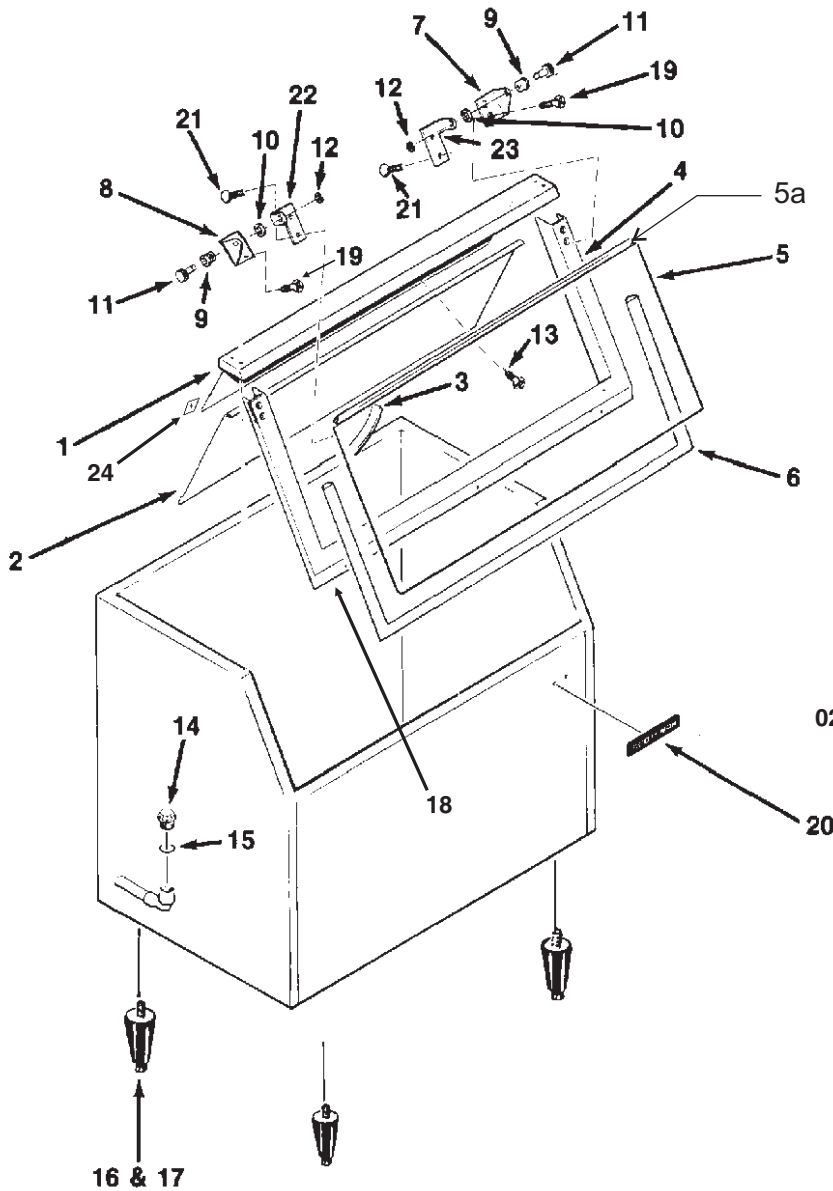

Bins, Condensers, and Accessories Service Parts

BH800/BH550

Note: C series has rounded corners

Left Bin Channel: A35506-001
Right Bin Channel: A35507-001
Rear Bin Channel: A35508-001