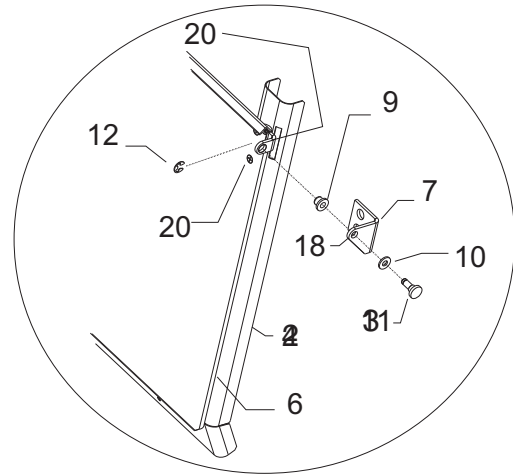

Bins, Condensers, and Accessories Service Parts

BH801

ITEM NUMBER	PART NUMBER	DESCRIPTION
1	A38434-001	Canopy
2	A38476-001	Baffle
3	19-0503-04	Gasket order per foot
4	A37640-021	Door Frame,
5	A32419-020	Door, incl 5a, 6, 21, 22
5a	02-2881-02	Drip molding
6	13-0595-00	Door Gasket (10')*
7	A32396-002	Hinge Rt.
8	A32396-001	Hinge Left
9	02-2380-01	Hinge Bushing
10	02-2380-02	Hinge Spacer
11	02-2806-01	Shoulder Screw
12	03-1539-09	E-Clip
13	02-2809-02	Drain Top
14	02-4193-01	Flat washer
15	02-3201-01	Drain bottom
16	KLPE	Legs, painted set of 4
	KLPS	Legs, S.S. set of 4
17	03-1404-07	Screw - frame to bin
18	03-1419-09	Screw - hinge to frame
19	15-0808-01	Emblem
20	03-1418-24	Screw - hinge to door
21	A32546-001	Door Hinge Lft
22	A32546-002	Door Hinge Rt.