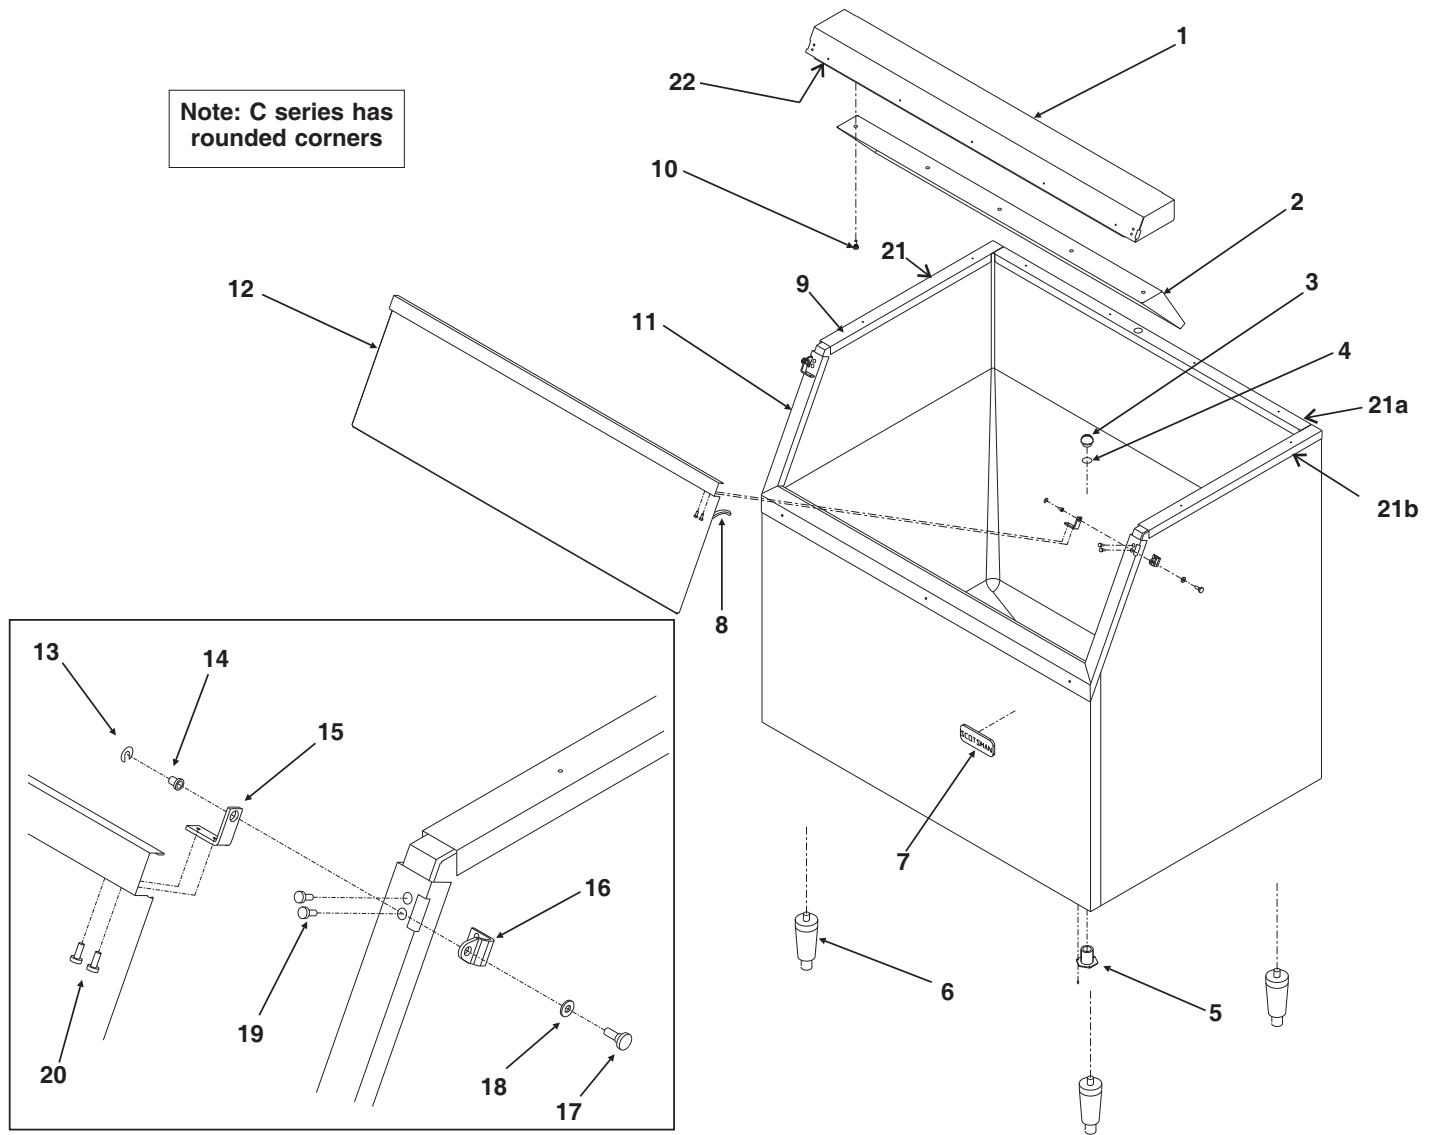

Bins, Condensers, and Accessories Service Parts

BH900

Note: C series has rounded corners

ITEM NUMBER	PARTS NUMBER	DESCRIPTION
1	A35322-020	Canopy Assembly
2	A35152-001	Ice Baffle
3	02-2809-01	Drain Top
4	02-4193-01	Flat washer
5	02-3201-01	Drain casting
6	KLP2E	Leg Kit, Black
	KLP2S	Leg Kit, Nickel Plated
7	15-0711-01	Emblem
8	13-0595-00	Door gasket (6.25' reg.)
9	19-0503-04	Bin gasket / ft
10	03-0727-11	Baffle screw
11	A35275-001	Door frame assy.
	A37641-021	Door frame, BH900S-C
12	A35323-020	Door w/gasket - BH900
13	03-1539-09	"E" ring
14	02-2380-01	Hinge bushing

ITEM NUMBER	PARTS NUMBER	DESCRIPTION
15	02-3195-01	Door hinge
16	02-3196-01	Bin hinge
17	02-2806-01	Shoulder screw
18	02-2380-02	Spacer
19	03-1403-29	Screw 10-24
20	03-1403-24	Screw 10-24
21	A35280-001	Left bin channel
21a	A35311-001	Back bin channel
21b	A35279-001	Right bin channel
22	02-3202-01	Trim guard

Note: There were a few BH900**CE/CS** bins made in the early 1990s that used a **different** door, hinge & pin: Most BH900s did NOT use these parts.

12	02-3222-01	Door, BH900CE or CS
	02-3225-01	Hinge kit, BH900CE
	02-3226-01	Pivot pin set, BH900CE