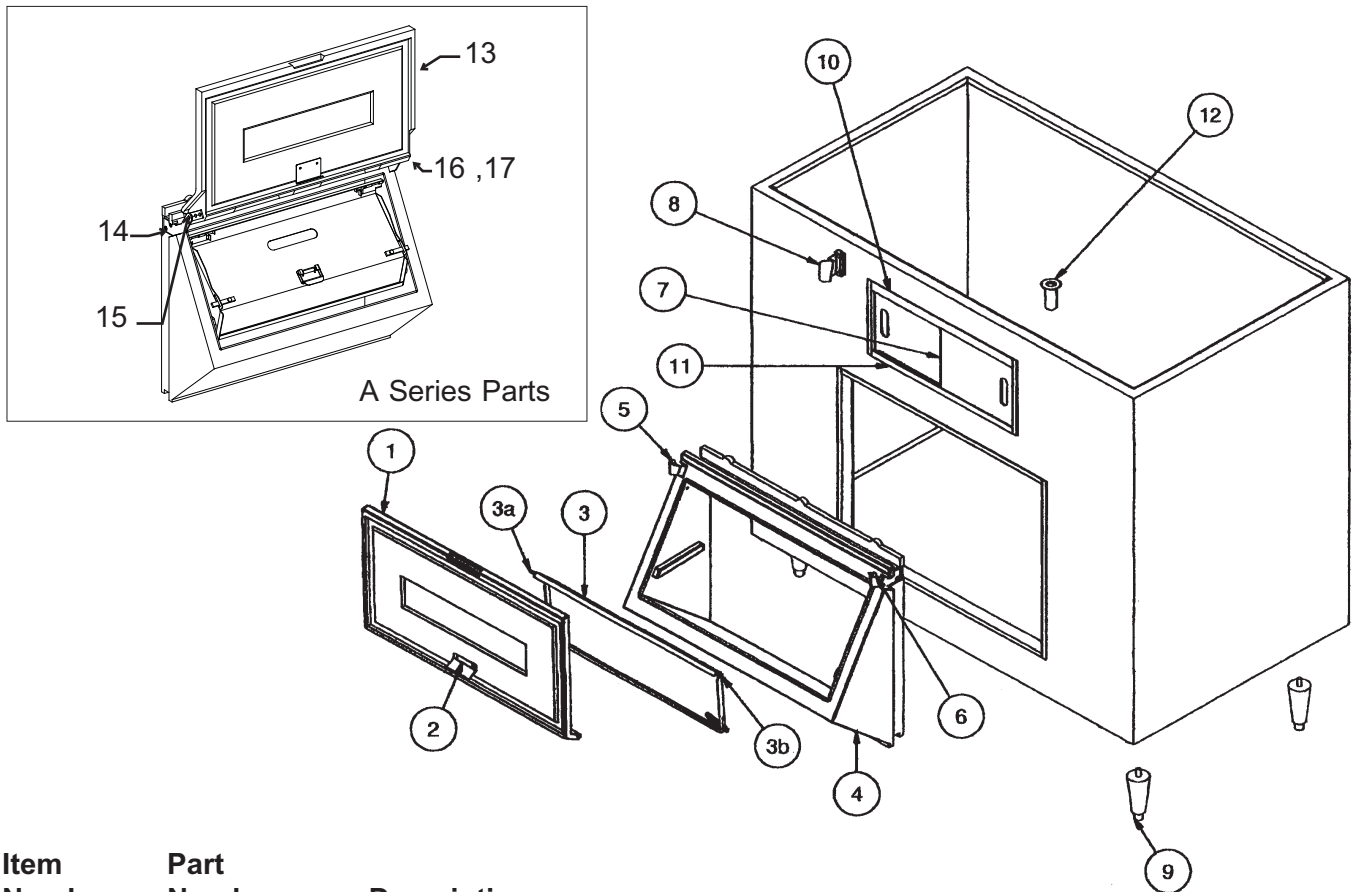

Bins, Condensers, and Accessories Service Parts

BH1100, BH1300, BH1600

Item Number	Part Number	Description	
1	02-4008-02	Door	
2	02-4008-03	Baffle latch bracket	Not Shown
3	02-4008-04	Baffle assembly	02-4008-16 SS Top Support Frame
3a	02-4008-23	LH & RH spring loaded hinge kit	02-4008-17 48" Plastic Top*
4	02-4008-07	Snout	02-4008-18 60" Plastic Top*
5	02-4008-24	LH & RH door hinges	02-4008-19 9" Filler Panel
6	part of item 5	RH door hinge	02-4008-20 13 1/2" Filler Panel
7	02-4008-10	Window (set of 2)	Note: Above filler panels are 21.5" long and changed in late 2005 to these:
8	02-4008-11	Door latch	02-4008-21 - 20.5" long 9 inch filler panel
9	02-4008-12	Leg - each	02-4008-22 - 20.5" long 13.5 inch filler panel
	KLP2E	Leg, kit of 4, after Dec. 05 production	Check serial number date code or opening size to confirm which filler panel to use.
10	02-4008-25	Upper & lower window tracks	* hole 45" wide x 20.5 deep
11	part of item 10	Lower window track	Hole in plastic top changed in late 2005, prior top no longer available.
12	02-4008-15	1" plastic drain- includes nut and washer	
A Series Parts Not Interchangeable with prior			
13	02-4008-27	Snout door	
14	02-4008-28	LH hinge bracket	
15	02-4008-26	LH spring loaded hinge	
16	02-4008-29	RH hinge bracket	
17	02-4008-32	RH spring loaded hinge