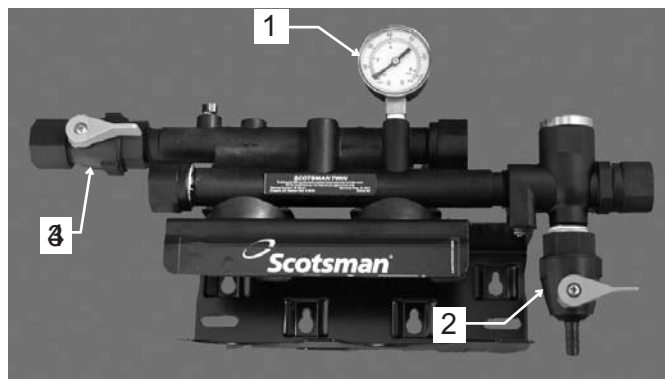

Bins, Condensers, and Accessories Service Parts

Water Filters

SSM1, SSM2, or SSM3 Water Filters Parts Current Version

Item	SSM1	SSM2, 3	Description
1	02-3790-15	02-3790-15	Gauge
2	02-3790-16	02-3790-19	Flushing Valve
3	-	023790-20	Inlet Valve
4	02-3790-21	-	Valve handle

Pre-Filter Parts - Current Version

9n	02-3790-22	Head assembly
10n	02-3790-23	O-ring
11n	02-3790-24	20" bowl
	02-3790-25	10" bowl