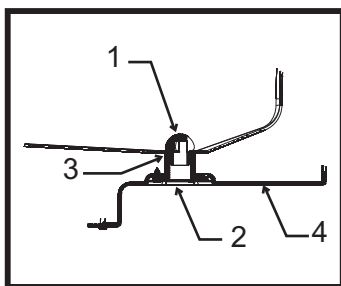

Bins, Condensers, and Accessories

Service Parts

B222, B322, B330, B530, B842, B948

Item Number	Part Number	Description	Item Number	Part Number	Description
1	02-2809-01	Drain top	17	A38920-001	Canopy, B222, B322
2	02-3108-01	Drain fitting		A38921-001	Canopy, B330, B530
3	02-4193-01	Drain gasket		A38922-001	Canopy, B842
4	02-4234-01	Drain panel, SS only		A38923-001	Canopy, B948
5	02-0540-01	Scoop	18	A38910-001	Baffle, B222, B322
6	03-3876-01	Spring*		A38911-001	Baffle, B330, B530
7	03-3874-01	Hinge pin*		A38912-001	Baffle, B842
8	13-0946-01	Hinge gasket		A38913-001	Baffle, B948
9	03-1539-12	E clip*	19	13-0943-02	Gasket, 22" use 86"
10	05-0586-01	Elbow for drain			Gasket, 30" use 102"
11	03-1403-71	Screw, hinge to canopy			Gasket, 42" use 126"
12	03-1418-30	Screw, frame to canopy	20	A38907-001	Left cap - SS bin
13	02-4232-01	Left hinge mount*		A39241-001	Left cap - plastic bin
14	02-4233-01	Right hinge mount*	21	A38908-001	Right cap - SS bin
15	A38914-021	Door, B222, B322		A39240-001	Right cap - plastic bin
	A38915-021	Door, B330, B530	22	A38977-001	22" back cap
	A38916-021	Door, B842		A38978-001	30" back cap
15a	13-0595-00	B842 door gasket, use 27.5"		A38979-001	42" back cap
	A38917-021	Door, B948		A38980-001	48" back cap
15b	13-0595-00	B948 door gasket, use 33.5"			
15c	02-4235-01	Bumper, 22"and 30" only			
16	02-4236-01	Frame, B222, B322			
	02-4237-01	Frame, B330, B530			
	02-4238-01	Frame, B842			
	02-4239-01	Frame, B948			

Drain Detail