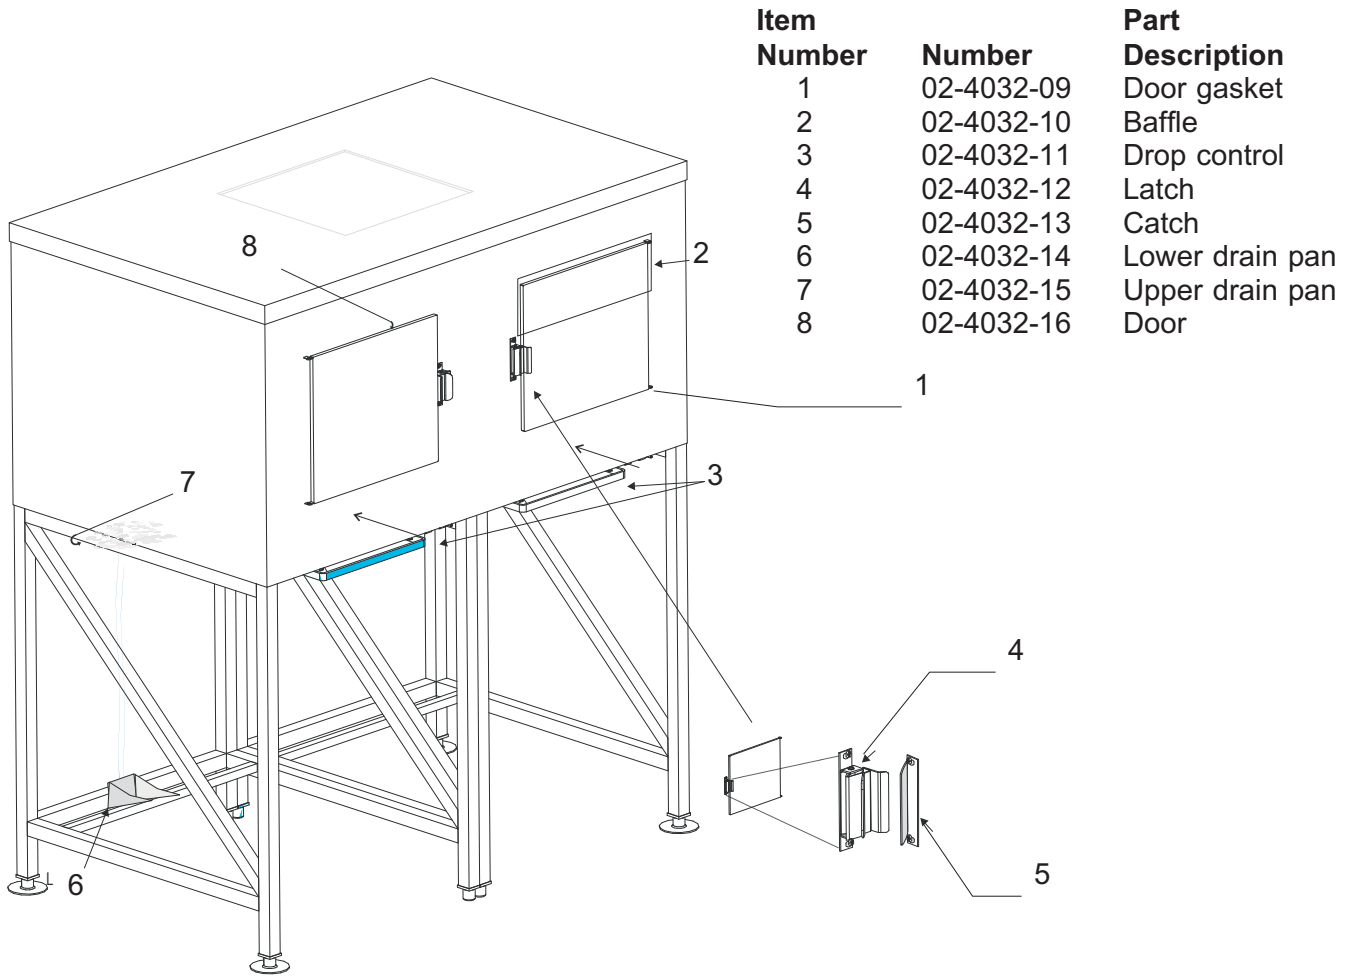

Bins, Condensers, and Accessories Service Parts

Ice Cart Systems (ICS1, ICS2, ICS3)