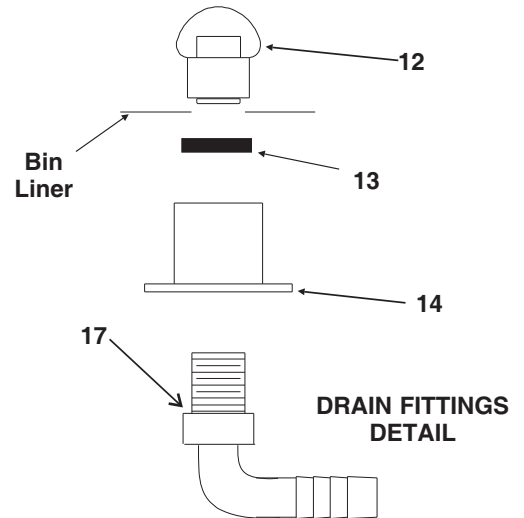

Drain Detail

Hinge Detail

\* Replacement of frame recommended when servicing hinge parts.

Order kit KLP7 for a set of 4 legs.

# Bins, Condensers, and Accessories Service Parts

**HTB555**

Item Number	Part Number	Description
1	02-2380-02	Spacer
2	02-3196-01	Hinge
3	02-2806-01	Shoulder screw
4	03-1539-09	E-Ring
5	19-0503-04	Gasket - 9 ft.*
6	02-3274-01	Door frame -Brown
	02-3274-02	Door frame - Grey
7	13-0909-01	Door gasket - 58"
8	A36481-021	Door - Brown incl #7
	A36481-022	Door - Grey incl #7
9	03-0727-11	Thumb screw
10	A35637-001	Canopy
11	A37310-001	Baffle
12	02-2809-02	Drain top
13	02-4193-01	Flat washer
14	02-3108-01	Drain bottom
15	03-1418-07	Screw for hinge
16	02-3202-02	Trim guard
17	05-0586-01	Drain elbow
Not shown	02-0540-01	Scoop