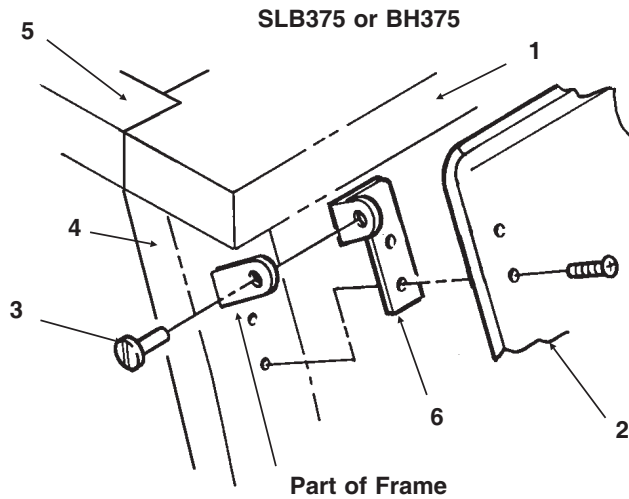

Bins, Condensers, and Accessories Service Parts

SLB150, SLB260/BH260, SLB375/BH375

Item Number	Part Number	Description
1	C80211705	Canopy
2	C80230902	Bin door assembly (includes hinge)
3	C80206901	Hinge pin
4	C80209504	Door frame assembly
5	19-0503-04	Gasket tape, 90"
6	C80206601	Hinge for door, rt
	C80206602	Hinge for door, left
Not illustrated:		
7	C80399201	Clear button
8	C80511301	Baffle