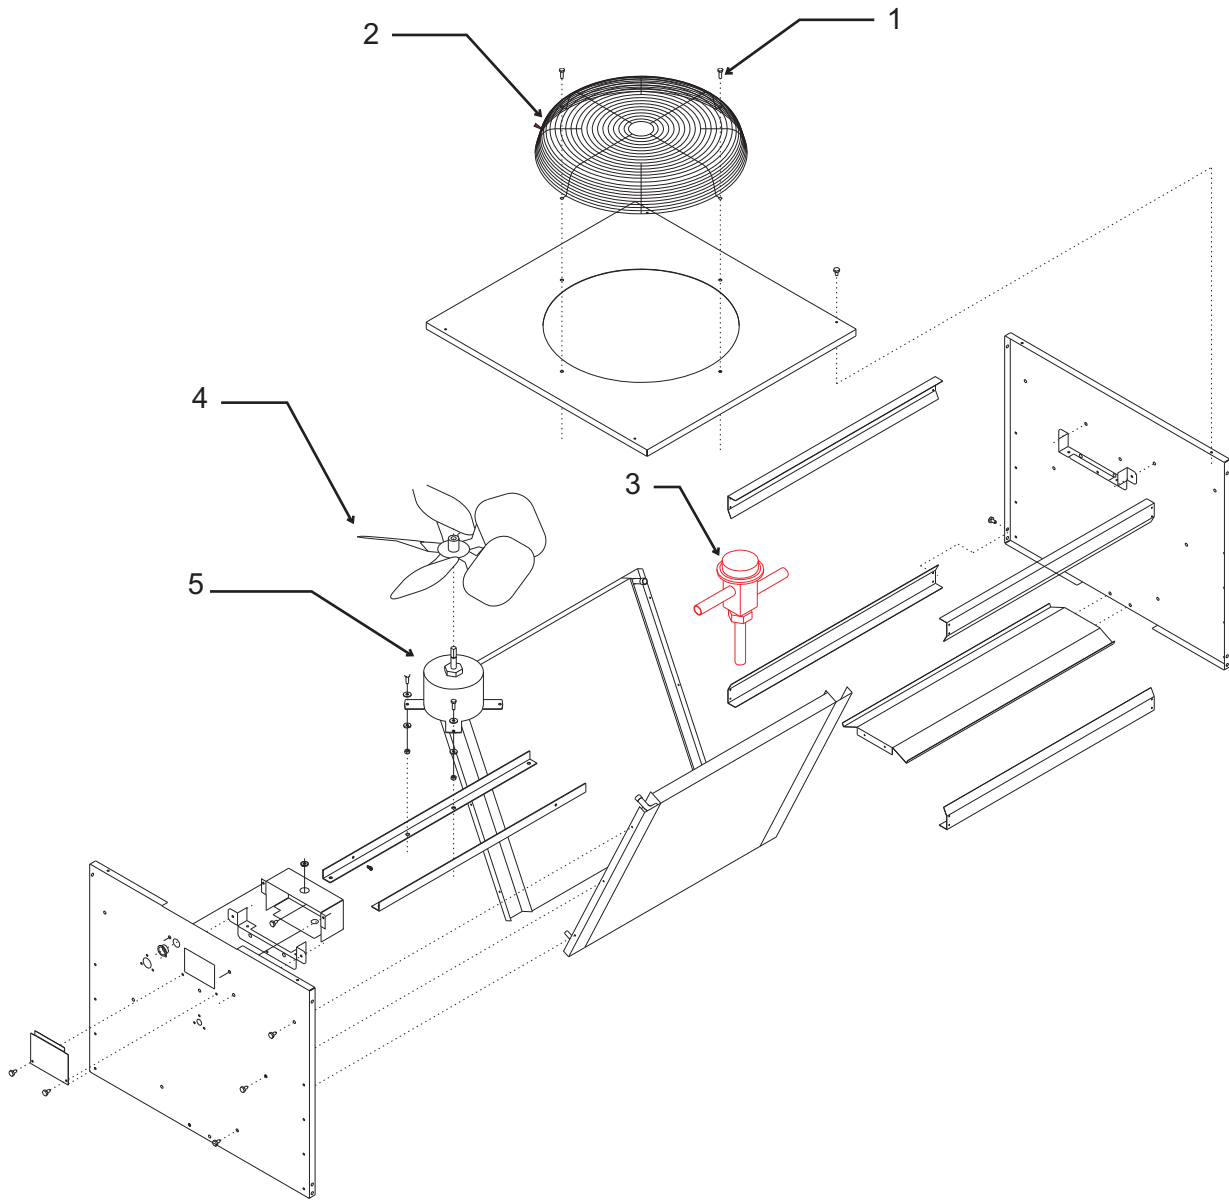

Bins, Condensers, and Accessories Service Parts

ERC V Coil Condenser, ERC611, ERC2086, ER2C6810, ER2C1316

Item Number	Part Number	Description
1	03-1645-01	Screw
2	02-3770-01	Fan guard
3	16-1044-01	Headmaster, ERC611
4	18-8820-01	Fan blade
5	12-2717-01	Fan motor

Not Shown:

- A37169-001 Leg - fits all
- A37296-001 Leg brace,
- 03-1645-01 Screw for legs

ERC611:

- 16-0850-01 Quick connect, discharge
- 16-0850-03 Quick connect, liquid

ER680, 1086, ER2C6810, 1316:

- 16-1057-04 Quick connect, discharge
- 16-1057-03 Quick connect, liquid

Fan motor run capacitor: 18-8878-01

Line set ends: kTE4 (set of all 4)

Eclipse line set ends: KTE6 (set of all 6)