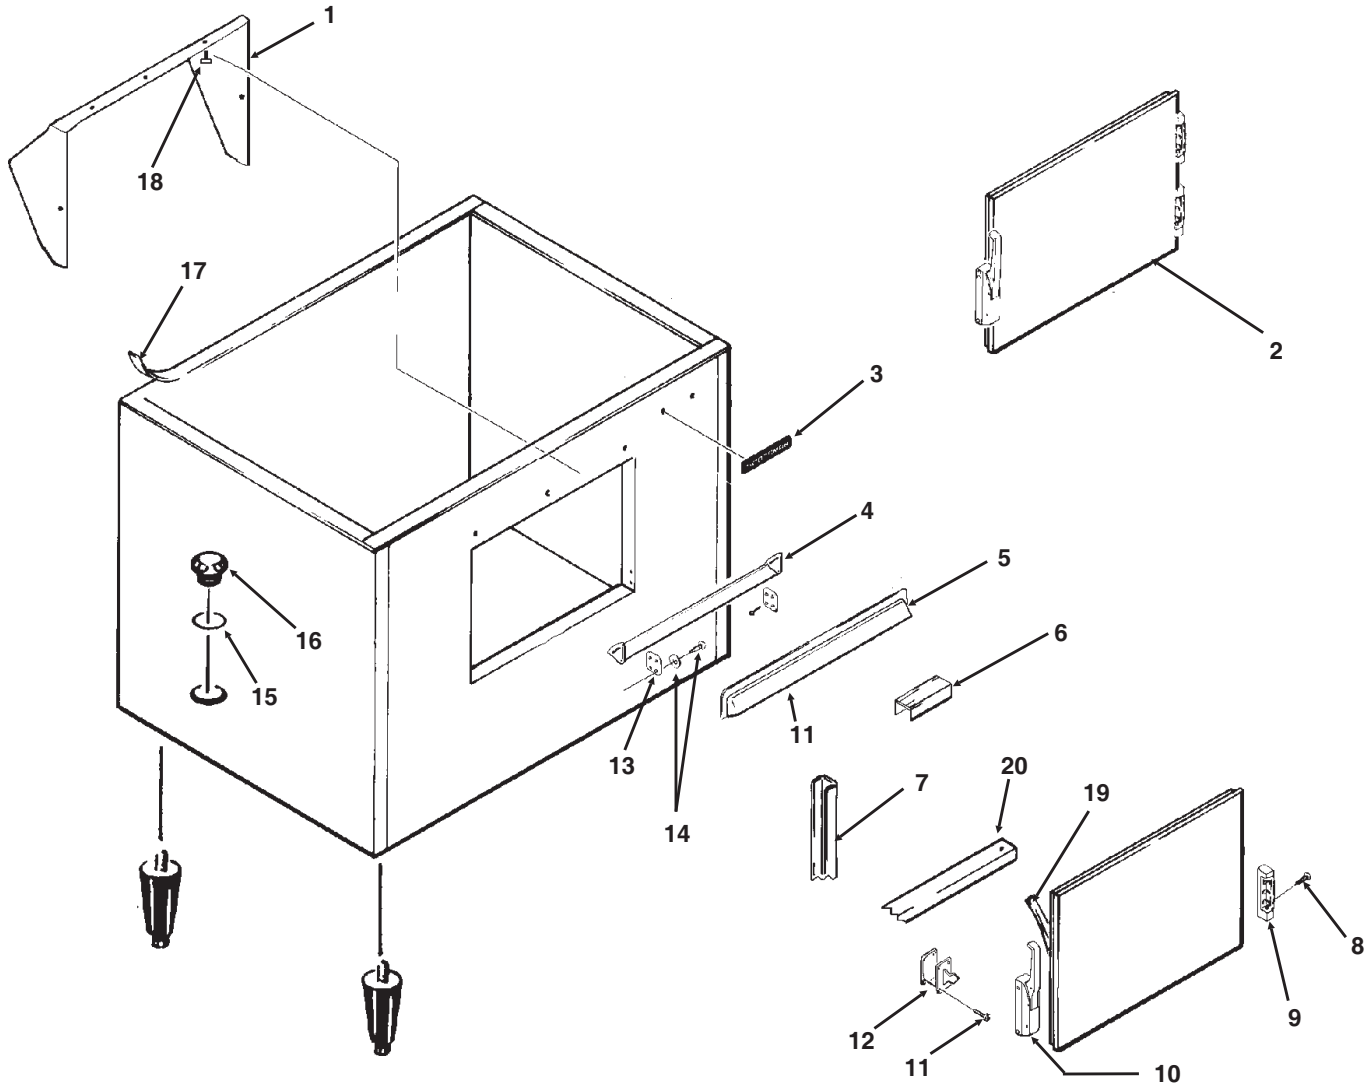

Bins, Condensers, and Accessories Service Parts

SB480, SBX470, SBX215

ITEM NUMBER	PART NUMBER	DESCRIPTION	ITEM NUMBER	PART NUMBER	DESCRIPTION
1	02-3991-01	Baffle	10	02-2658-01	Latch
2	02-3991-02	Complete door, SS		02-3991-12	Screw, into door
	02-3991-03	Plastic door liner	11	02-3991-13	Screw, into cabinet
3	15-0711-02	Emblem for gray	12	02-2658-02	Strike
4	02-3991-04	Spill Door	13	02-3991-15	Spill door hinge
5	02-3991-05	Awning	14	02-3991-16	Screw
6	02-3991-06	Door Trim Cap	15	13-0617-11	O-ring
7	02-3991-07	Door Trim side	16	02-2809-01	Drain top
	02-3991-17	Support, attaches to item 7	17	19-0503-04	Foam tape
8	02-3991-08	Screw, into door or cabinet	18	03-0727-01	Thumb screw
			19	02-3991-18	Door gasket
9	02-2658-03	Hinge	20	02-3991-19	Door trim
	02-2658-04	Hinge Cover