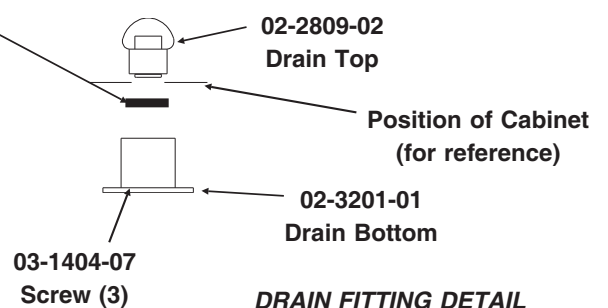

DRAIN FITTING DETAIL
after serial numbers
HTB250 489378-05K
HTB350 488666-05K