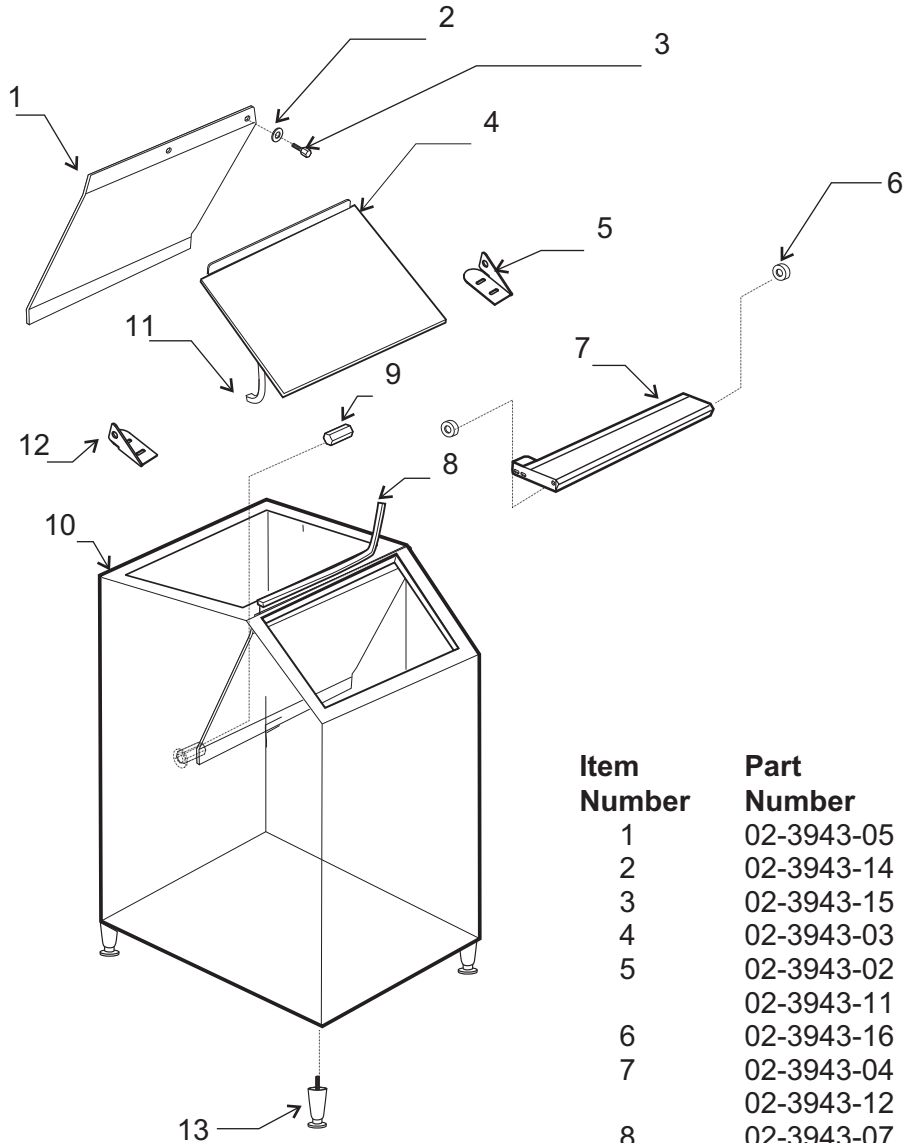

Bins, Condensers, and Accessories Service Parts

BH360S

Item Number	Part Number	Description
1	02-3943-05	Ice deflector
2	02-3943-14	Rubber washer
3	02-3943-15	Thumbscrew
4	02-3943-03	Door w/gasket, w/out hinges
5	02-3943-02	Right hinge
	02-3943-11	Screw, hinge to door
6	02-3943-16	Nylon bearing
7	02-3943-04	Canopy
	02-3943-12	Screw, canopy to bin
8	02-3943-07	Gasket (per foot)
9	02-3943-13	Hex stand off
10	02-3943-08	Bin gasket tape (per foot)
11	02-3943-06	Door gasket
12	02-3943-01	Left hinge
	02-3943-11	Screw, hinge to door
13	02-3943-10	Set of 4 legs
14	02-3943-09	Connecting strap, IM to bin

Note: Leg Threads are ½ - 13. The legs for this bin will not interchange with any other Scotsman leg or caster.