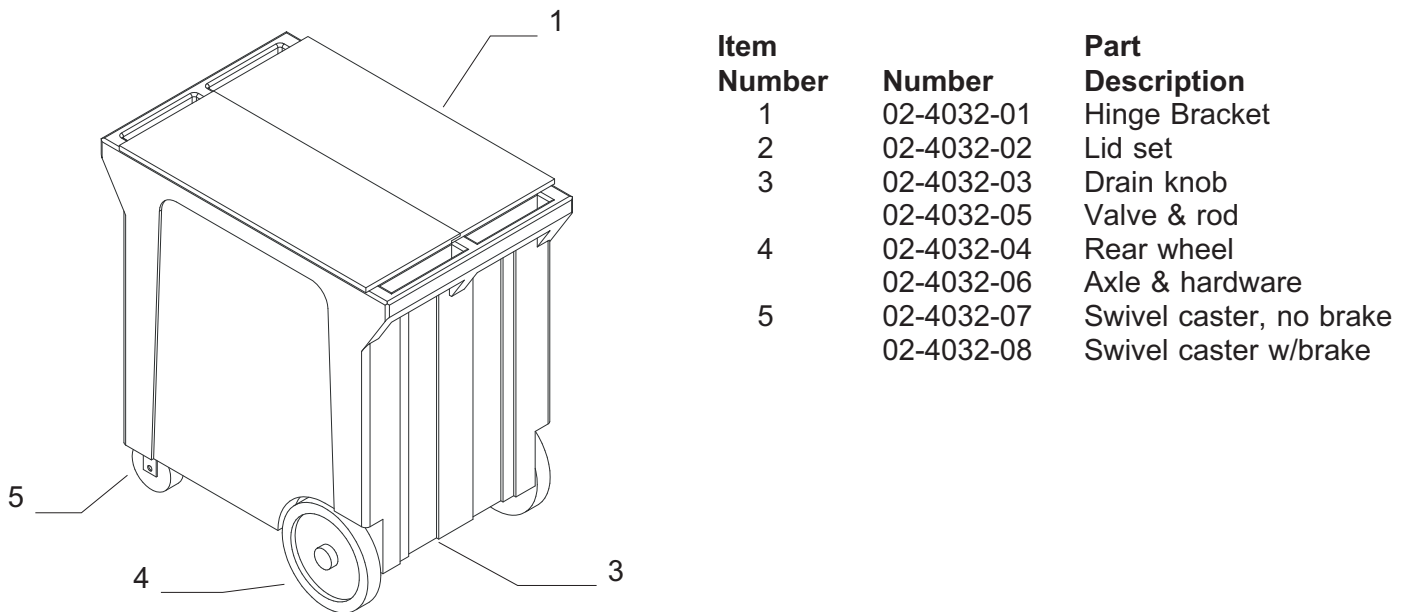

Bins, Condensers, and Accessories Service Parts

Ice Cart Systems (ICS1, ICS2, ICS3)