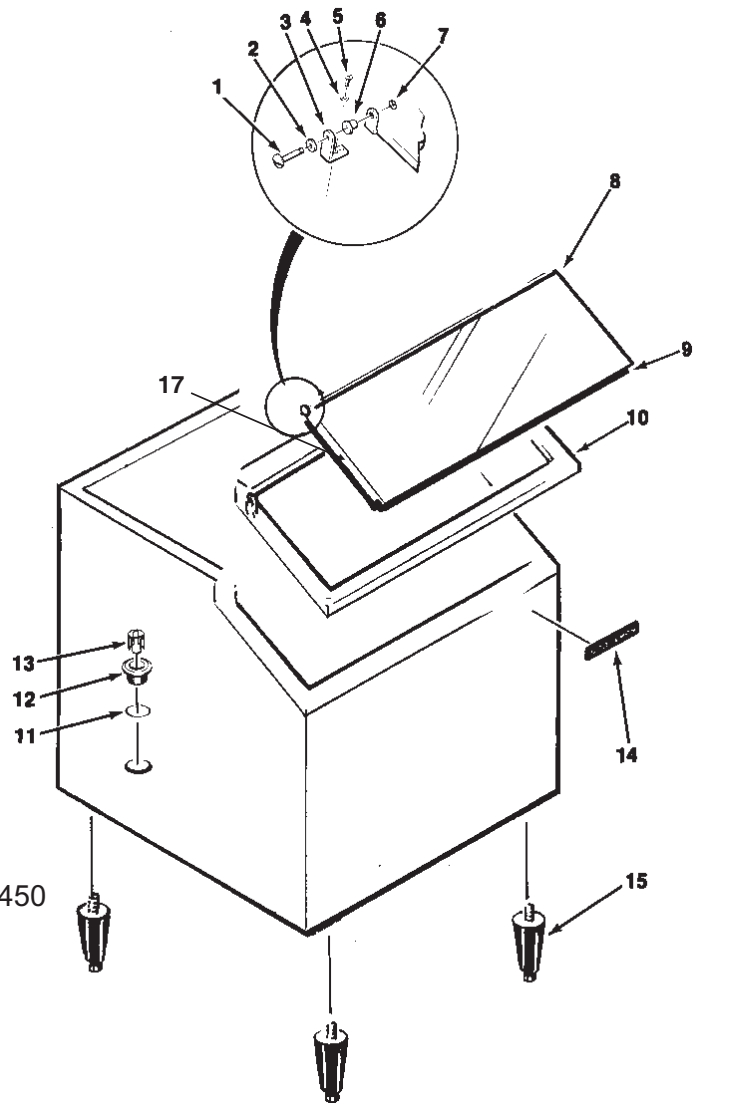

Bins, Condensers, and Accessories Service Parts

HTB250/350 & BH250/350 & BH450

Item Number	Part Number	Description
1	02-2806-01	Shoulder screw
2	02-2380-02	Spacer
3	A25259-001	BH450 Hinge member
	A31248-001	Hinge member, all but BH450
4	03-1417-14	Washer
5	03-1404-26	Screw
6	02-2380-01	Hinge bushing
7	03-1539-09	E ring
8	A32648-001	Door - brown
	A32648-002	Door - gray
9	13-0595-00	Door gasket (49" req.)
10	02-2857-01	HTB250/350 Door frame, brown
	02-2857-32	HTB250/350 door frame, gray
	A30820-001	BH450 Door frame & canopy
	02-2857-32	BH250AE/BH350AE Door frame
11	13-0617-11	O-ring
12	02-2809-01	Drain top, all but BH450
	A18090-000	BH450 drain top
13	A06448-000	BH450 strainer
14	15-0711-01	Emblem - for sandalwood
	15-0711-02	Emblem for gray
15	KLP2E	Legs, black
	KLP2S	Legs, nickel plated
16	A32580-001	Baffle HTB only
	03-0727-06	Thumb screw for baffle
	03-1423-07	Speed nut for baffle
17	A32317-001	Canopy, all but BH450
18	02-3201-01	Drain bottom, HTB250/350 after Nov. 91 (05K)