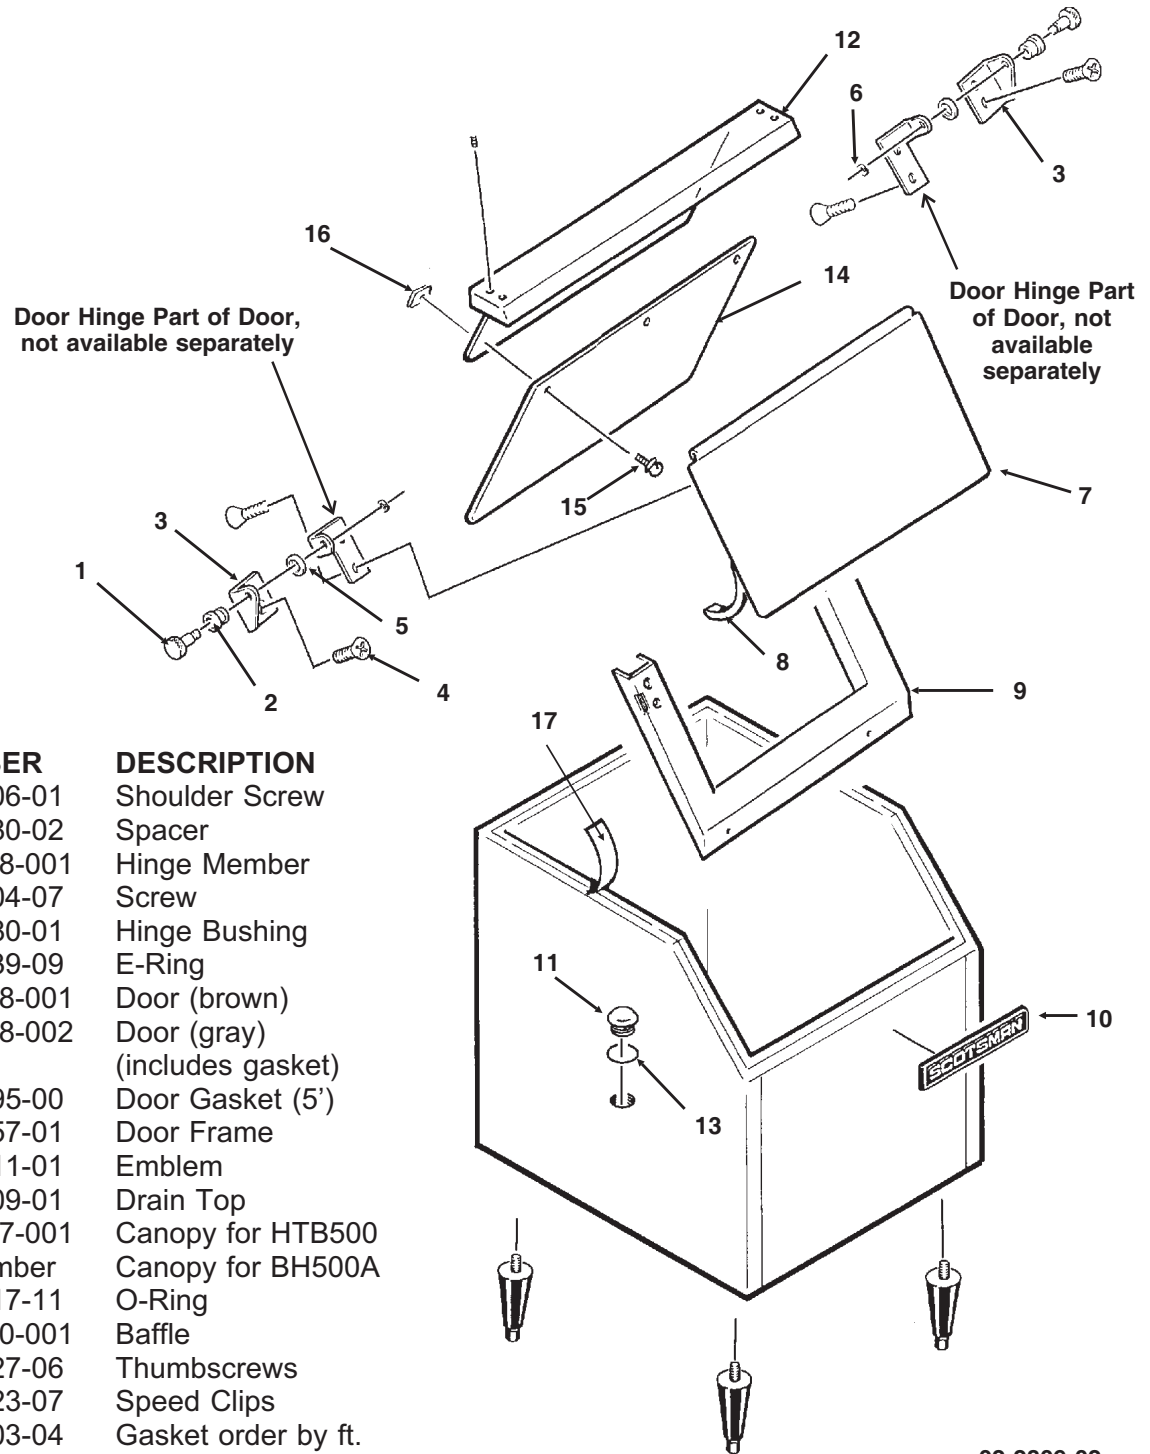

# Bins, Condensers, and Accessories Service Parts

**SB480, SBX470, SBX215**

ITEM NUMBER	PART NUMBER	DESCRIPTION	ITEM NUMBER	PART NUMBER	DESCRIPTION
1	02-3991-01	Baffle	10	02-2658-01	Latch
2	02-3991-02	Complete door, SS		02-3991-12	Screw, into door
	02-3991-03	Plastic door liner	11	02-3991-13	Screw, into cabinet
3	15-0711-02	Emblem for gray	12	02-2658-02	Strike
4	02-3991-04	Spill Door	13	02-3991-15	Spill door hinge
5	02-3991-05	Awning	14	02-3991-16	Screw
6	02-3991-06	Door Trim Cap	15	13-0617-11	O-ring
7	02-3991-07	Door Trim side	16	02-2809-01	Drain top
	02-3991-17	Support, attaches to item 7	17	19-0503-04	Foam tape
8	02-3991-08	Screw, into door or cabinet	18	03-0727-01	Thumb screw
			19	02-3991-18	Door gasket
9	02-2658-03	Hinge	20	02-3991-19	Door trim
	02-2658-04	Hinge Cover			

# Bins, Condensers, and Accessories Service Parts

**HTB500/BH500A**

ITEM NUMBER	PART NUMBER	DESCRIPTION
1	02-2806-01	Shoulder Screw
2	02-2380-02	Spacer
3	A31248-001	Hinge Member
4	03-1404-07	Screw
5	02-2380-01	Hinge Bushing
6	03-1539-09	E-Ring
7	A32648-001	Door (brown)
	A32648-002	Door (gray) (includes gasket)
8	13-0595-00	Door Gasket (5')
9	02-2857-01	Door Frame
10	15-0711-01	Emblem
11	02-2809-01	Drain Top
12	A32317-001	Canopy for HTB500
	no number	Canopy for BH500A
13	13-0617-11	O-Ring
14	A32580-001	Baffle
15	03-0727-06	Thumbscrews
16	03-1423-07	Speed Clips
17	19-0503-04	Gasket order by ft.