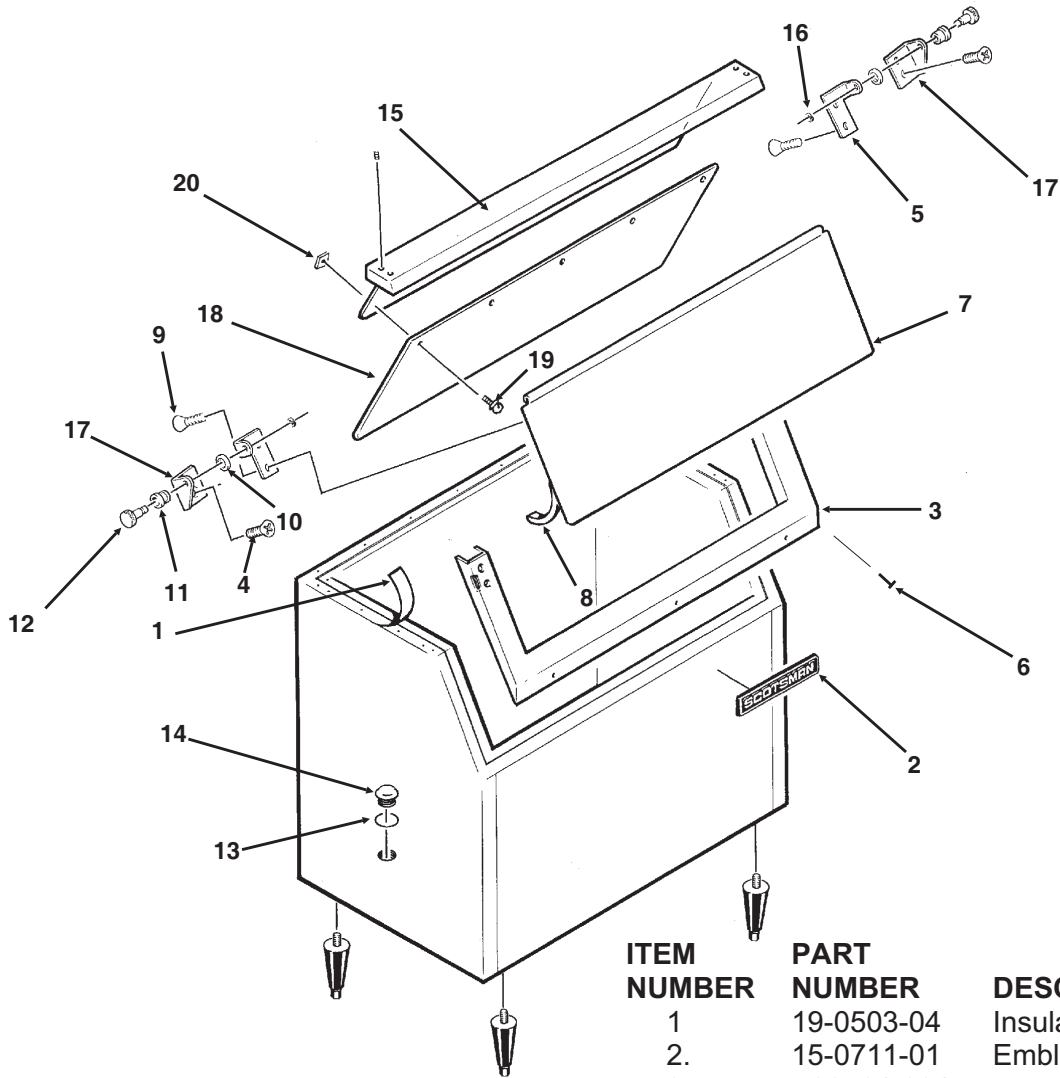

Bins, Condensers, and Accessories Service Parts

BH1000

Note: There are **three** distinct BH1000 bins:

- BH1000 with a stainless steel liner uses bin door size 49.5" x 15" part number A32572-020.
- BH1000A - (plastic liner) is as illustrated, using the parts list to the right. Door size = 52 x 15
- BH1000C - door is 51 x 15
  - 02-3223-01 Door
  - 13-0595-00 Gasket / ft
  - 02-3225-01 Hinge kit
  - 02-3226-01 Pivot pin set

ITEM NUMBER	PART NUMBER	DESCRIPTION
1	19-0503-04	Insulating Tape
2.	15-0711-01	Emblem
3.	A32521-001	Door Frame
4.	03-1360-02	Screw
5.	A32546-002	Right Door Hinge
6.	03-1404-07	Screw
7.	A32518-020	Door
8.	13-0595-00	Door gasket, req.7'
9.	A32546-001	Left Door Hinge
10.	02-2380-01	Hinge Bushing
11.	02-2380-02	Bushing
12.	02-2806-01	Screw
13.	13-0617-11	O-Ring
14.	02-2809-01	Drain top
15.	A32395-001	Canopy Assembly
16.	03-1539-09	E-Ring
17.	A32396-001	Hinge Member Left
	A32396-002	Hinge Member Right
18	A32399-001	Baffle
19	03-0727-06	Screw
20	03-1423-07	Speed Clip