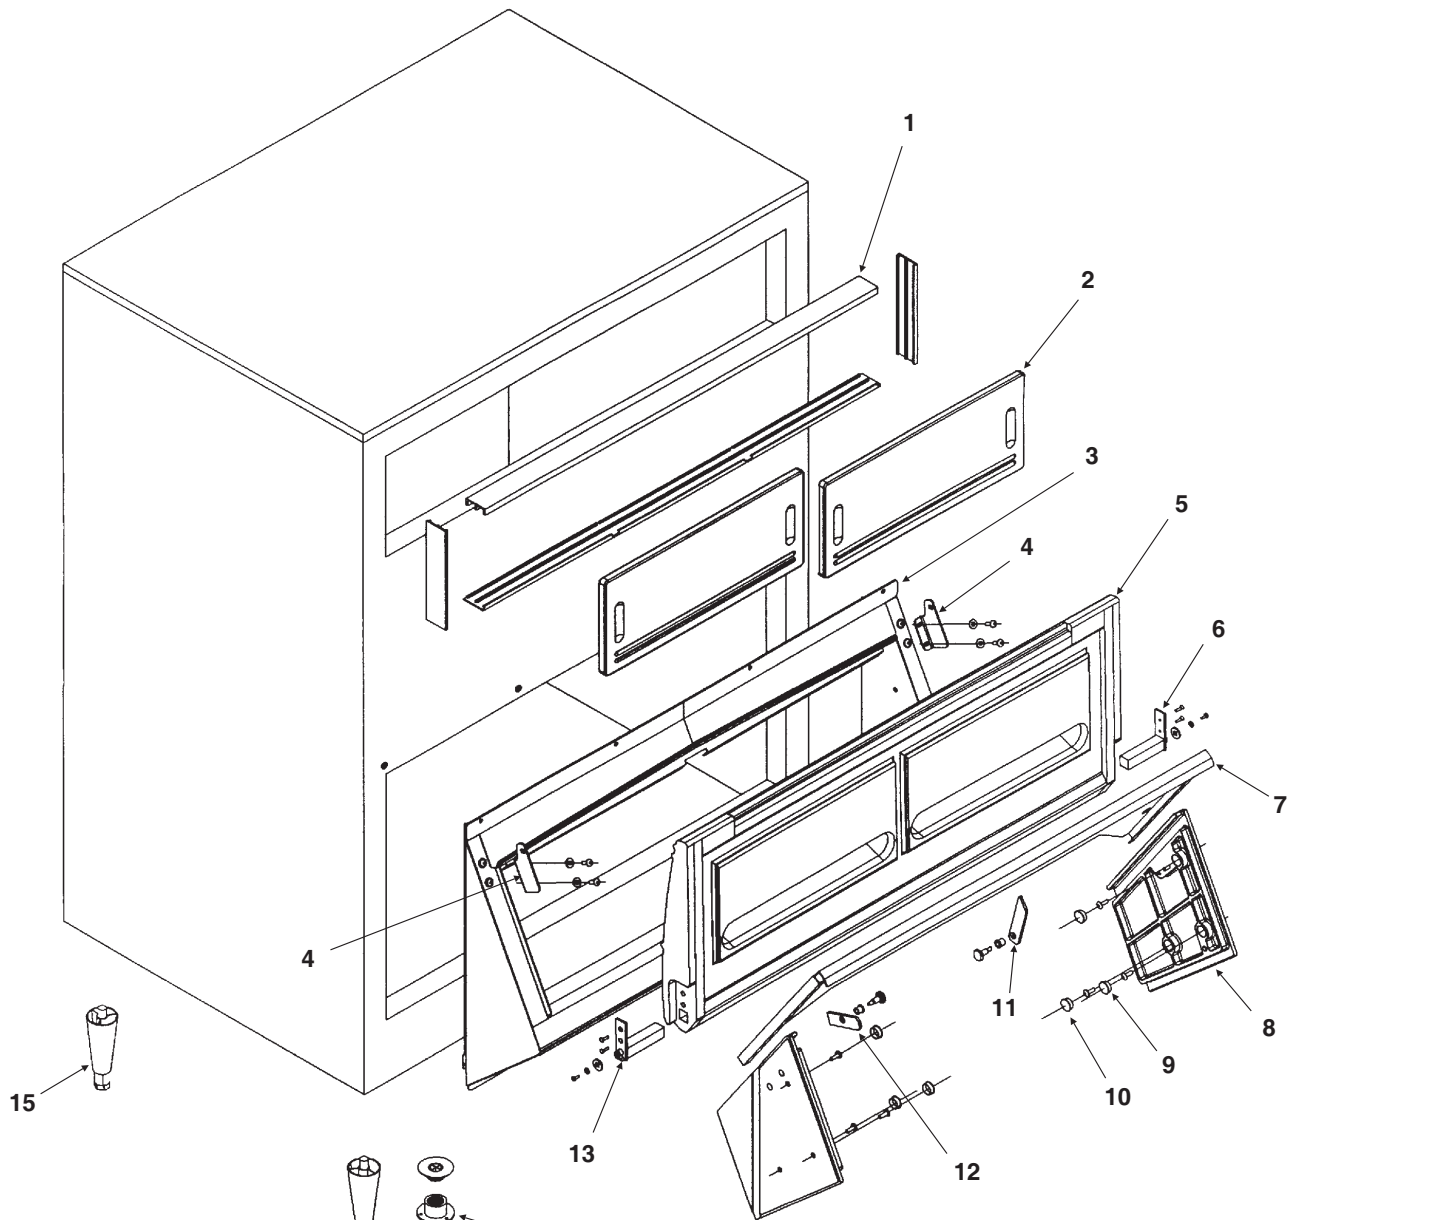

Bins, Condensers, and Accessories Service Parts

BH1356, BH1650, BH1366 & BH1666 Ice Storage Bin

Item Number	Part Number	Description	Item Number	Part Number	Description
1	02-3769-02	Track	8	02-3769-12	End plate guide (pair)
2	02-3769-16	Window	9	02-3769-13	Screws for end plate
3	02-3769-04	Lower frame assy, BH1356 or BH1650	10	02-3769-14	Plugs for end plate
	02-3769-20	Lower frame assy, BH1366 or BH1666	11	02-3769-10	Catch for end plate
4	02-3769-08	Left & right hinges (pair)	12	02-3769-15	Ice gate retainer
5	02-3769-05	Door with door hinges	13	02-3769-06	Left hinge
6	02-3769-07	Right hinge	14	02-3769-01	Plastic drain
7	02-3769-09	Ice gate, BH1356 or BH1650	15	KLP2S	Legs
	02-3769-21	Ice gate, BH1366 or BH1666		Not Illustrated	
				02-3769-18	Optional Probe tool
				02-3769-19	Optional Plastic ice shovel
				02-3775-01	Z brackets
				03-1645-01	Screw for Z brackets
				02-3769-17	Gasket (only for BH1366 or BH1666)