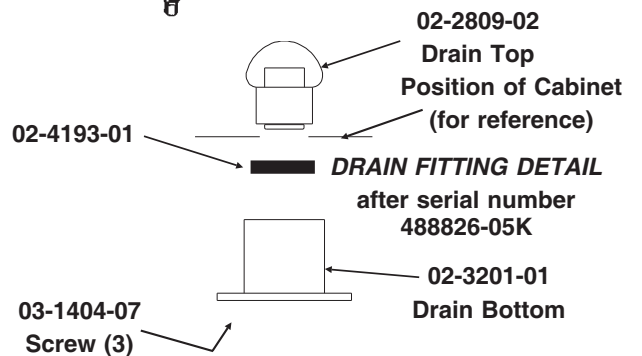

Bins, Condensers, and Accessories Service Parts

HTB500/BH500A

ITEM NUMBER	PART NUMBER	DESCRIPTION
1	02-2806-01	Shoulder Screw
2	02-2380-02	Spacer
3	A31248-001	Hinge Member
4	03-1404-07	Screw
5	02-2380-01	Hinge Bushing
6	03-1539-09	E-Ring
7	A32648-001	Door (brown)
	A32648-002	Door (gray) (includes gasket)
8	13-0595-00	Door Gasket (5')
9	02-2857-01	Door Frame
10	15-0711-01	Emblem
11	02-2809-01	Drain Top
12	A32317-001	Canopy for HTB500
	no number	Canopy for BH500A
13	13-0617-11	O-Ring
14	A32580-001	Baffle
15	03-0727-06	Thumbscrews
16	03-1423-07	Speed Clips
17	19-0503-04	Gasket order by ft.